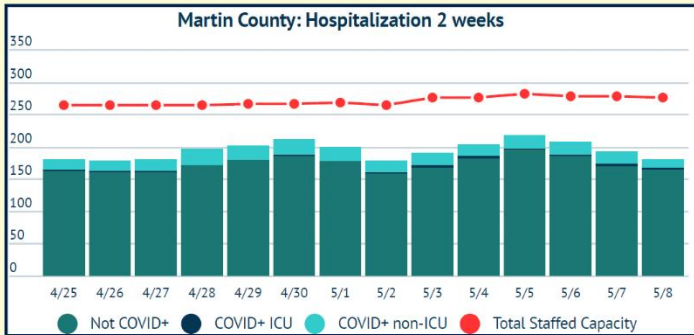

MARTIN TOGETHER

Updated 05/08/2021