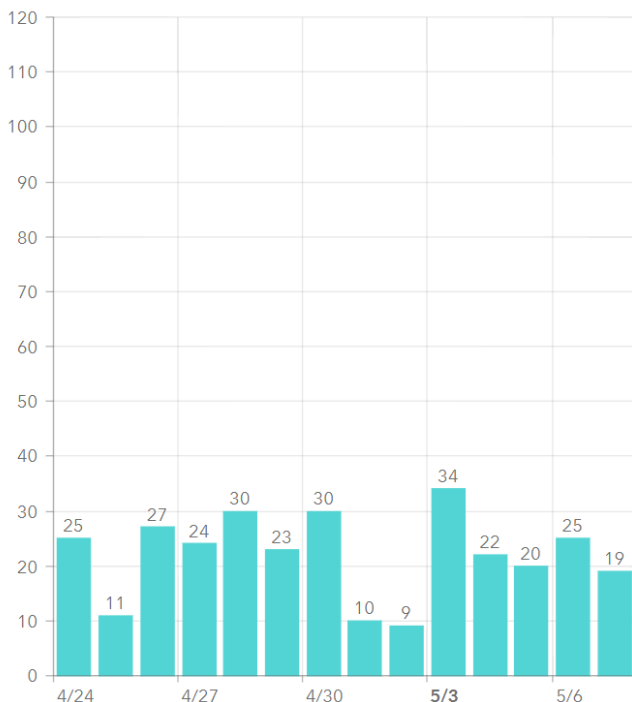

## COVID-19 in Martin County

COVID-19 case data is updated daily

Cumulative Case Data

**12,355**  
Positive

Cumulative Case Data

**72,347**  
Negative

Previous Day Percent Positive

**05.09%**  
Martin County

### Martin County: New Cases by Day

### Martin County: Age Distribution of Cases