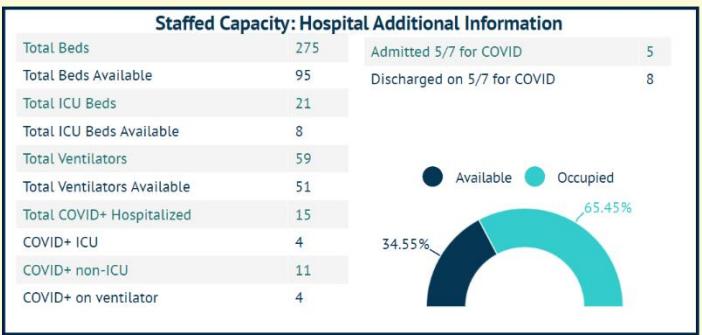

MARTIN TOGETHER

Updated 05/08/2021

Made with **Infogram**

COVID-19 in Martin County

COVID-19 case data is updated daily

Cumulative Case Data

12,355
Positive

Cumulative Case Data

72,347
Negative

Previous Day Percent Positive

05.09%
Martin County

Previous Day Percent Positive

4.67%
State of Florida

Martin County: New Cases by Day

Martin County: Age Distribution of Cases