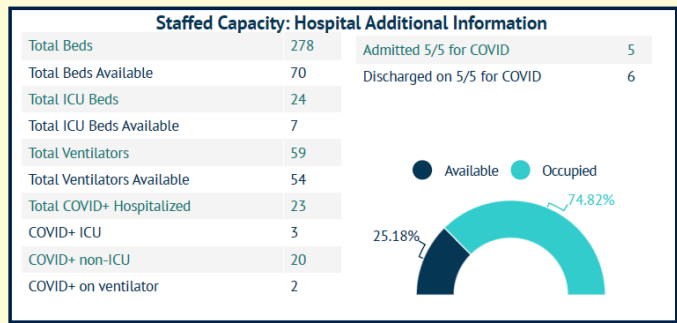

MARTIN TOGETHER

Updated 05/06/2021

Made with infogram

COVID-19 in Martin County

COVID-19 case data is updated daily

Cumulative Case Data
12,312
Positive

Cumulative Case Data
72,104
Negative

Previous Day Percent Positive
04.13%
Martin County