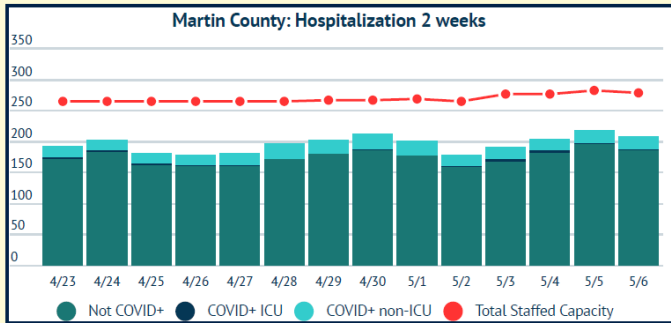

MARTIN TOGETHER

Updated 05/06/2021

Made with infogram

COVID-19 in Martin County

COVID-19 case data is updated daily

Cumulative Case Data
12,312
Positive

Cumulative Case Data
72,104
Negative

Previous Day Percent Positive
04.13%
Martin County

Previous Day Percent Positive
4.99%
State of Florida

Martin County: New Cases by Day

Martin County: Age Distribution of Cases