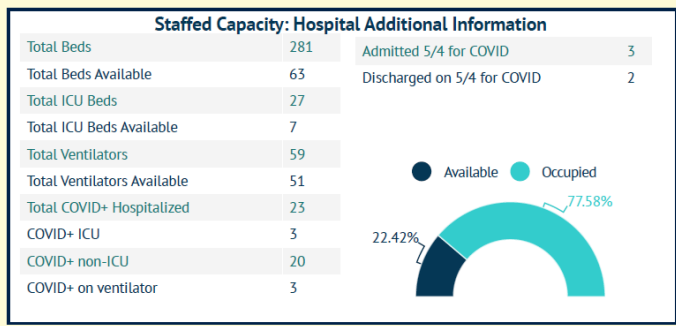

MARTIN TOGETHER

Updated 05/05/2021

Made with **Infogram**

COVID-19 in Martin County

COVID-19 case data is updated daily

Cumulative Case Data

12,293
Positive

Cumulative Case Data