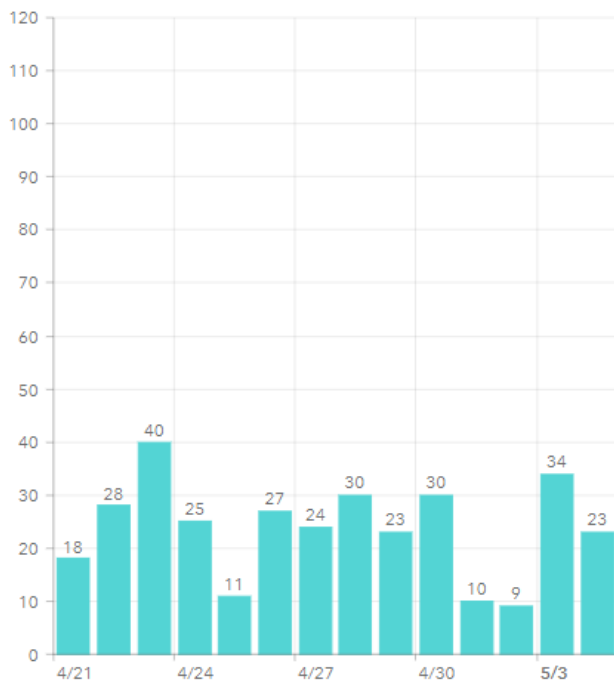

MARTIN TOGETHER

Updated 05/05/2021

Made with **Infogram**

COVID-19 in Martin County

COVID-19 case data is updated daily

Cumulative Case Data

12,293
Positive

Cumulative Case Data

71,969
Negative

Previous Day Percent Positive

06.12%
Martin County

Previous Day Percent Positive

5.16%
State of Florida

Martin County: New Cases by Day

Martin County: Age Distribution of Cases