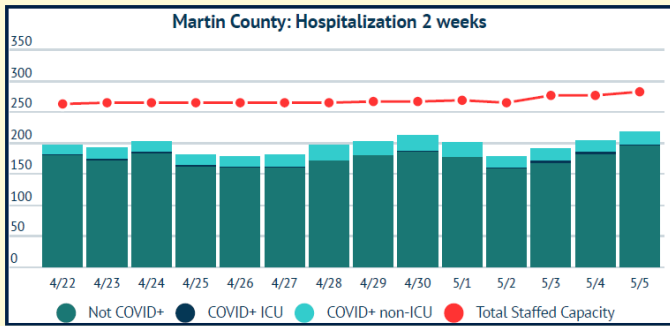

MARTIN TOGETHER

Updated 05/05/2021

Made with **Infogram**

COVID-19 in Martin County

COVID-19 case data is updated daily

Cumulative Case Data

12,293
Positive

Cumulative Case Data

71,969
Negative

Previous Day Percent Positive

06.12%
Martin County

Previous Day Percent Positive

5.16%
State of Florida

Martin County: New Cases by Day

Martin County: Age Distribution of Cases