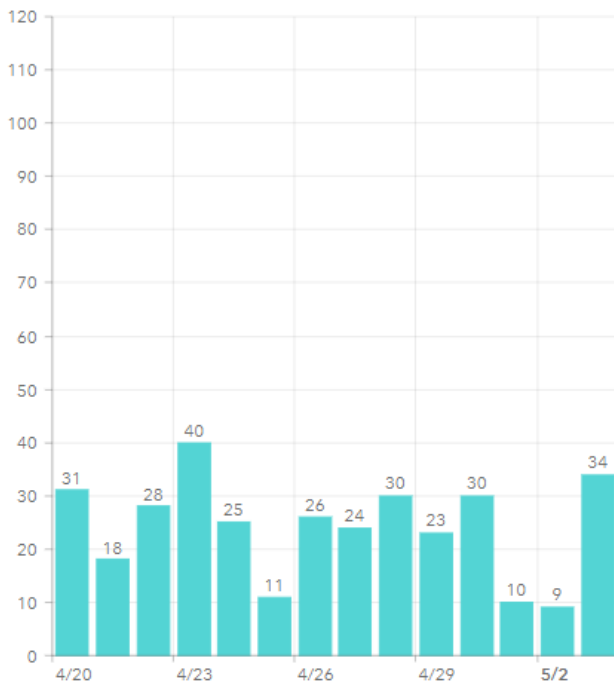

MARTIN TOGETHER

Updated 05/04/2021

Made with **Infogram**

COVID-19 in Martin County

COVID-19 case data is updated daily

Cumulative Case Data

12,271
Positive

Cumulative Case Data

71,860
Negative

Previous Day Percent Positive

09.86%
Martin County

Previous Day Percent Positive

6.11%
State of Florida

Martin County: New Cases by Day

Martin County: Age Distribution of Cases