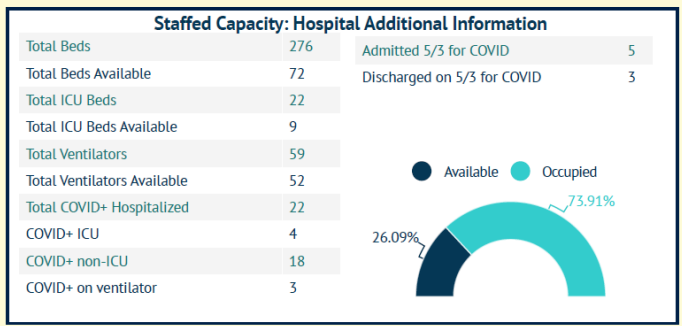

MARTIN TOGETHER

Updated 05/04/2021

Made with **Infogram**

COVID-19 in Martin County

COVID-19 case data is updated daily

Cumulative Case Data

12,271
Positive

Cumulative Case Data