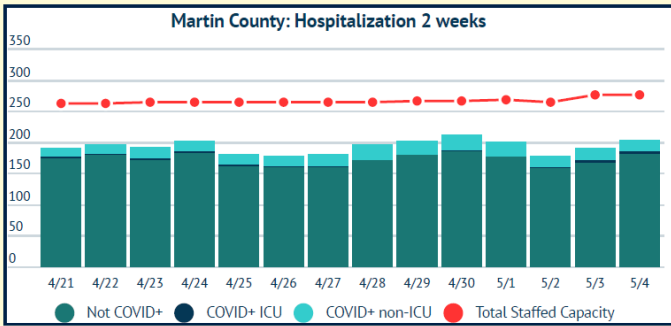

MARTIN TOGETHER

Updated 05/04/2021

Made with **Infogram**

COVID-19 in Martin County

COVID-19 case data is updated daily

Cumulative Case Data

12,271
Positive

Cumulative Case Data

71,860
Negative

Previous Day Percent Positive

09.86%
Martin County

Previous Day Percent Positive

6.11%
State of Florida

Martin County: New Cases by Day

Martin County: Age Distribution of Cases