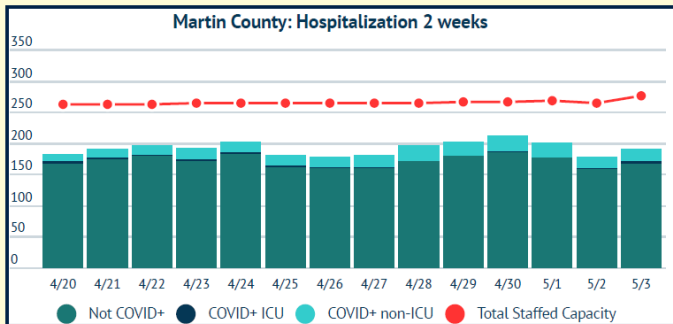

MARTIN TOGETHER

Updated 05/03/2021

Made with **Infogram**

COVID-19 in Martin County

COVID-19 case data is updated daily

Cumulative Case Data

12,236
Positive

Cumulative Case Data

71,762
Negative

Previous Day Percent Positive

04.35%
Martin County

Previous Day Percent Positive

6.14%
State of Florida

Martin County: New Cases by Day

Martin County: Age Distribution of Cases