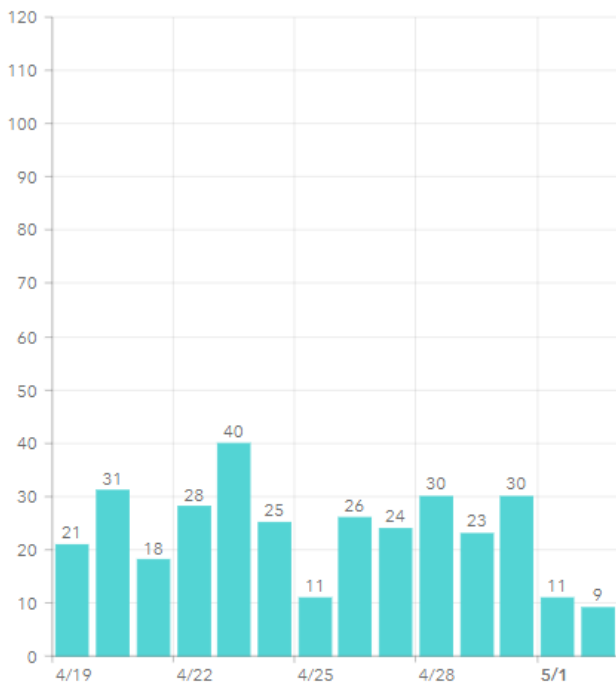

MARTIN TOGETHER

Updated 05/03/2021

Made with **Infogram**

COVID-19 in Martin County

COVID-19 case data is updated daily

Cumulative Case Data

12,236
Positive

Cumulative Case Data

71,762
Negative

Previous Day Percent Positive

04.35%
Martin County

Previous Day Percent Positive

6.14%
State of Florida

Martin County: New Cases by Day

Martin County: Age Distribution of Cases