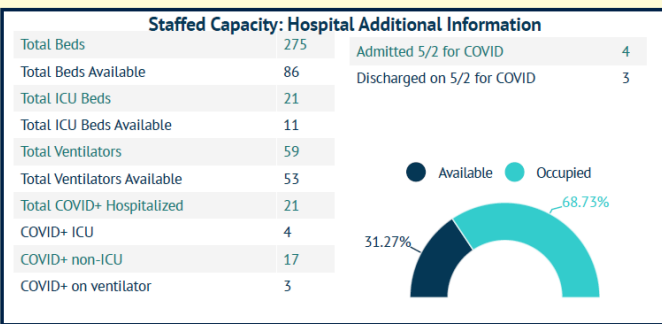

MARTIN TOGETHER

Updated 05/03/2021

Made with **Infogram**

COVID-19 in Martin County

COVID-19 case data is updated daily

Cumulative Case Data

12,236
Positive

Cumulative Case Data