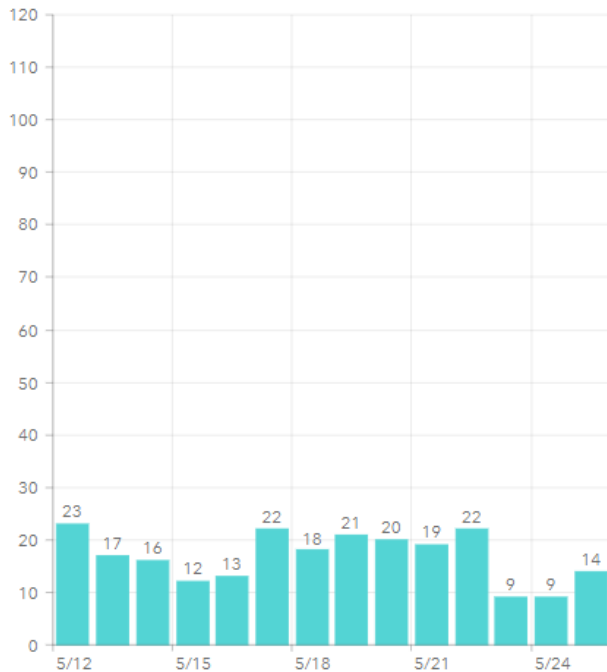

MARTIN TOGETHER

Updated 05/26/2021

Made with **Infogram**

COVID-19 in Martin County

COVID-19 case data is updated daily

Cumulative Case Data

12,652
Positive

Cumulative Case Data

74,218
Negative

Previous Day Percent Positive

02.68%
Martin County

Previous Day Percent Positive

3.54%
State of Florida

Martin County: New Cases by Day

Martin County: Age Distribution of Cases