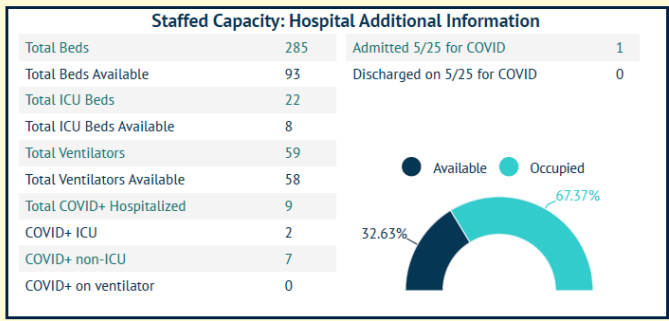

MARTIN TOGETHER

Updated 05/26/2021

Made with **Infogram**

COVID-19 in Martin County

COVID-19 case data is updated daily

Cumulative Case Data

12,652
Positive

Cumulative Case Data