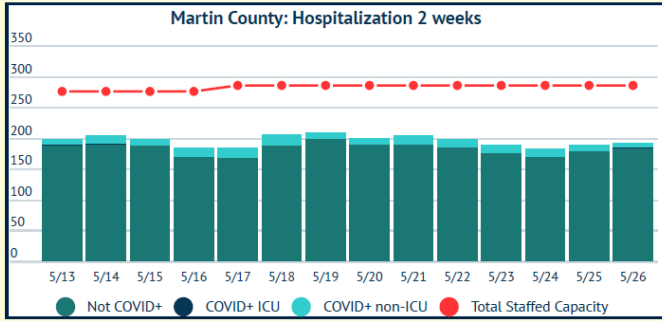

MARTIN TOGETHER

Updated 05/26/2021

Made with **Infogram**

COVID-19 in Martin County

COVID-19 case data is updated daily

Cumulative Case Data

12,652
Positive

Cumulative Case Data

74,218
Negative

Previous Day Percent Positive

02.68%
Martin County

Previous Day Percent Positive

3.54%
State of Florida

Martin County: New Cases by Day

Martin County: Age Distribution of Cases