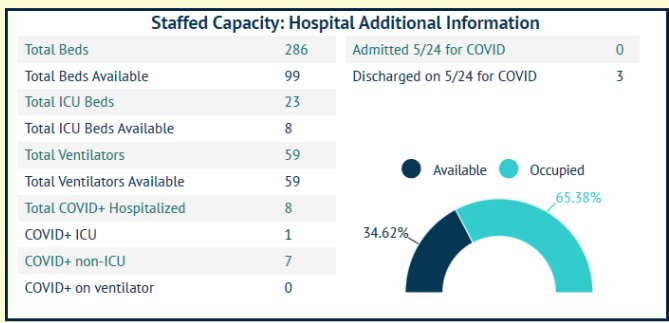

MARTIN TOGETHER

Updated 05/25/2021

Made with **Infogram**

COVID-19 in Martin County

COVID-19 case data is updated daily

Cumulative Case Data

12,638
Positive

Cumulative Case Data