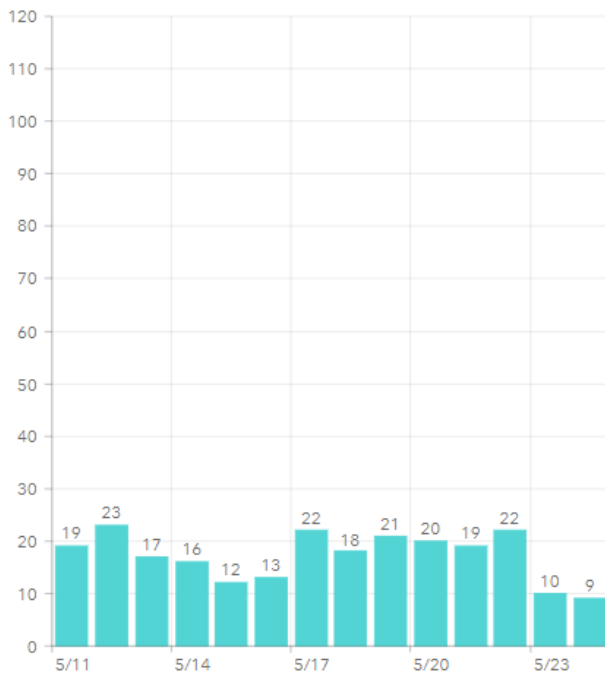

MARTIN TOGETHER

Updated 05/25/2021

Made with **Infogram**

COVID-19 in Martin County

COVID-19 case data is updated daily

Cumulative Case Data

12,638
Positive

Cumulative Case Data

74,097
Negative

Previous Day Percent Positive

03.05%
Martin County

Previous Day Percent Positive

3.75%
State of Florida

Martin County: New Cases by Day

Martin County: Age Distribution of Cases