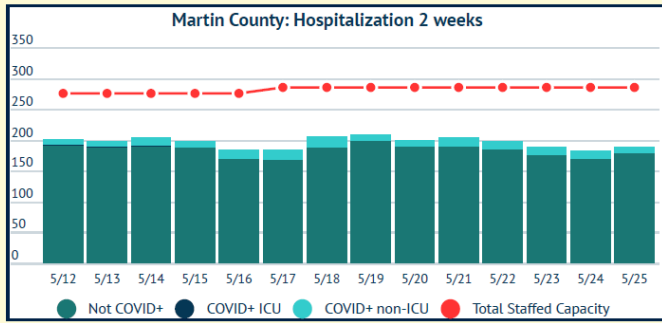

MARTIN TOGETHER

Updated 05/25/2021

Made with **Infogram**

COVID-19 in Martin County

COVID-19 case data is updated daily

Cumulative Case Data

12,638
Positive

Cumulative Case Data

74,097
Negative

Previous Day Percent Positive

03.05%
Martin County

Previous Day Percent Positive

3.75%
State of Florida

Martin County: New Cases by Day

Martin County: Age Distribution of Cases