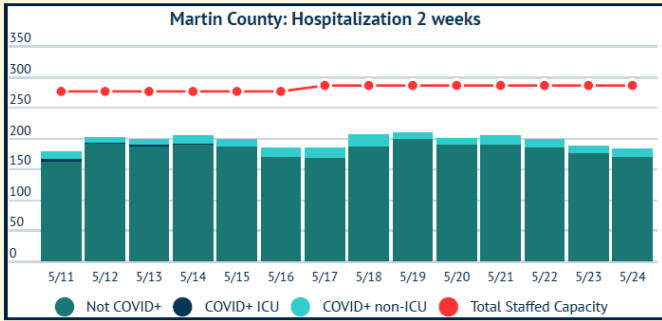

MARTIN TOGETHER

Updated 05/24/2021

Made with **Infogram**

COVID-19 in Martin County

COVID-19 case data is updated daily

Cumulative Case Data

12,629
Positive

Cumulative Case Data

73,996
Negative

Previous Day Percent Positive

04.95%
Martin County

Previous Day Percent Positive

3.75%
State of Florida

Martin County: New Cases by Day

Martin County: Age Distribution of Cases