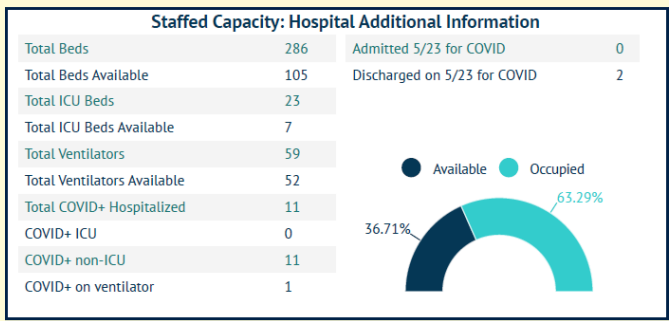

MARTIN TOGETHER

Updated 05/24/2021

Made with **Infogram**

COVID-19 in Martin County

COVID-19 case data is updated daily

Cumulative Case Data

12,629
Positive

Cumulative Case Data