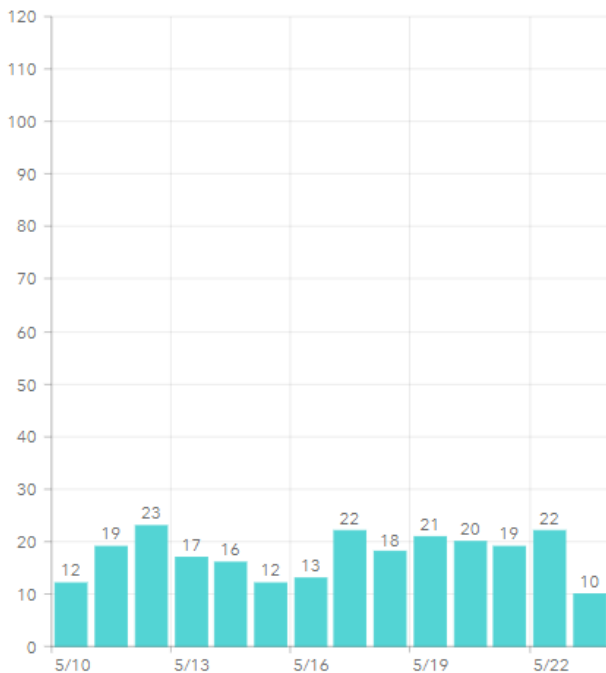

MARTIN TOGETHER

Updated 05/24/2021

Made with **Infogram**

COVID-19 in Martin County

COVID-19 case data is updated daily

Cumulative Case Data

12,629
Positive

Cumulative Case Data

73,996
Negative

Previous Day Percent Positive

04.95%
Martin County

Previous Day Percent Positive

3.75%
State of Florida

Martin County: New Cases by Day

Martin County: Age Distribution of Cases