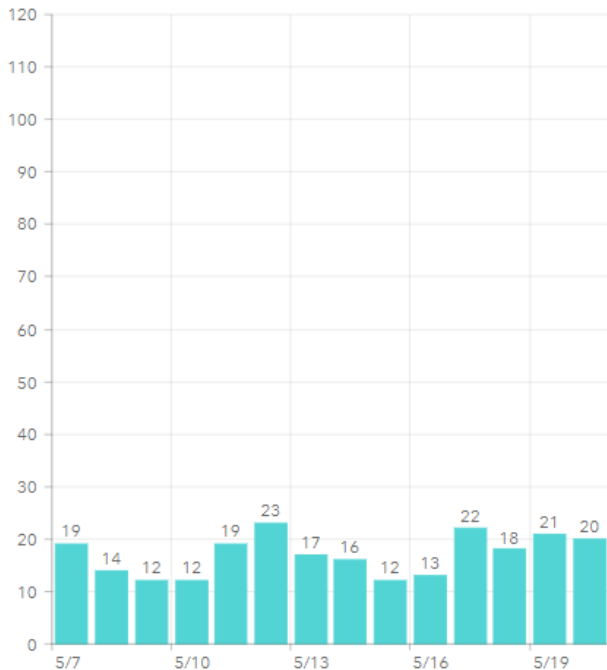

MARTIN TOGETHER

Updated 05/21/2021

Made with **Infogram**

COVID-19 in Martin County

COVID-19 case data is updated daily

Cumulative Case Data

12,578
Positive

Cumulative Case Data

73,643
Negative

Previous Day Percent Positive

11.11%
Martin County

Previous Day Percent Positive

4.55%
State of Florida

Martin County: New Cases by Day

Martin County: Age Distribution of Cases