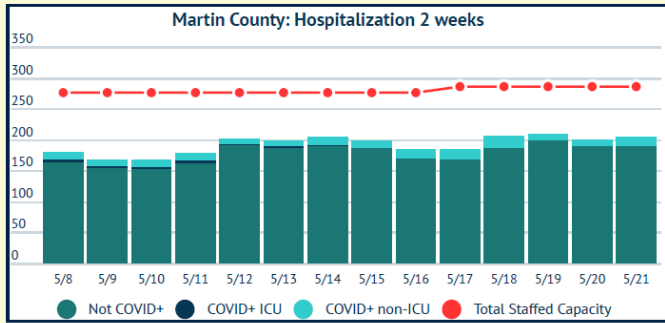

MARTIN TOGETHER

Updated 05/21/2021

Made with **Infogram**

COVID-19 in Martin County

COVID-19 case data is updated daily

Cumulative Case Data

12,578
Positive

Cumulative Case Data

73,643
Negative

Previous Day Percent Positive

11.11%
Martin County

Previous Day Percent Positive

4.55%
State of Florida

Martin County: New Cases by Day

Martin County: Age Distribution of Cases