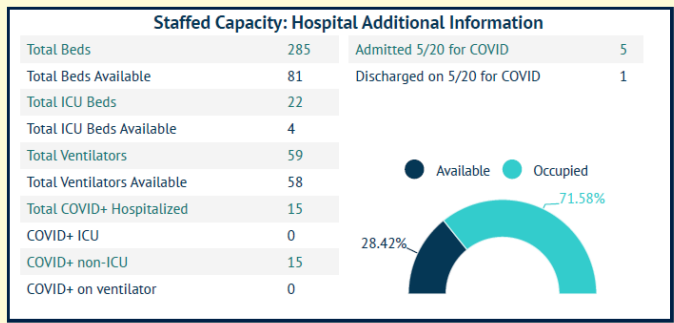

MARTIN TOGETHER

Updated 05/21/2021

Made with **Infogram**

COVID-19 in Martin County

COVID-19 case data is updated daily

Cumulative Case Data

12,578
Positive

Cumulative Case Data