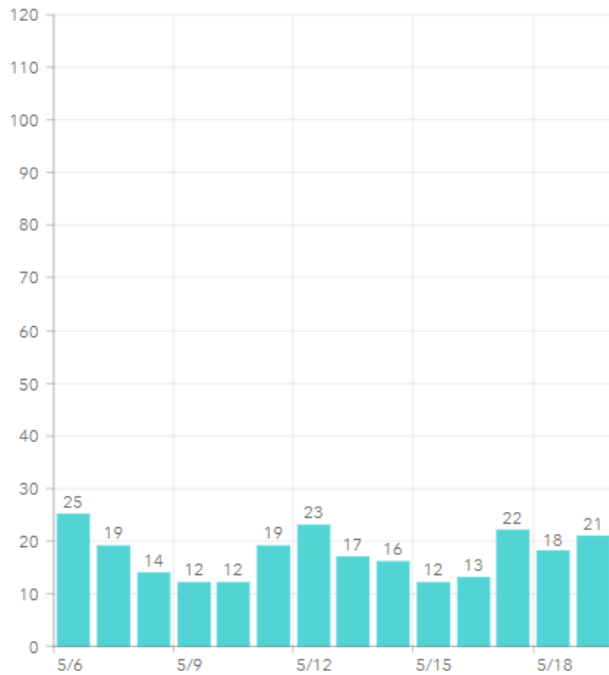

## COVID-19 in Martin County

COVID-19 case data is updated daily

Cumulative Case Data

**12,558**  
Positive

Cumulative Case Data

**73,616**  
Negative

Previous Day Percent Positive

**05.29%**  
Martin County

### Martin County: New Cases by Day

### Martin County: Age Distribution of Cases