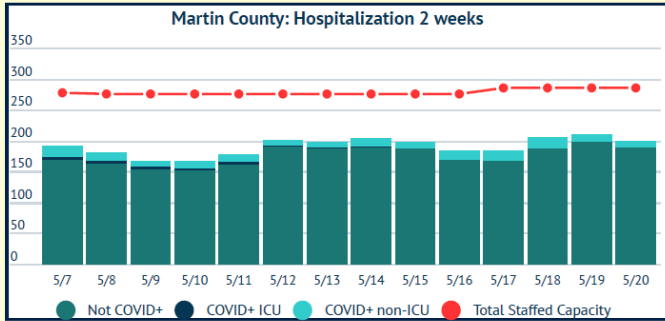

MARTIN TOGETHER

Updated 05/20/2021