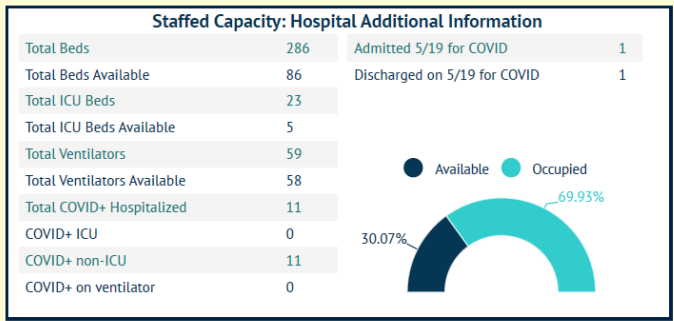

MARTIN TOGETHER

Updated 05/20/2021

Made with Infogram

COVID-19 in Martin County

COVID-19 case data is updated daily

Cumulative Case Data

12,558
Positive

Cumulative Case Data

73,616
Negative

Previous Day Percent Positive

05.29%
Martin County

Previous Day Percent Positive

3.92%
State of Florida

Martin County: New Cases by Day

Martin County: Age Distribution of Cases