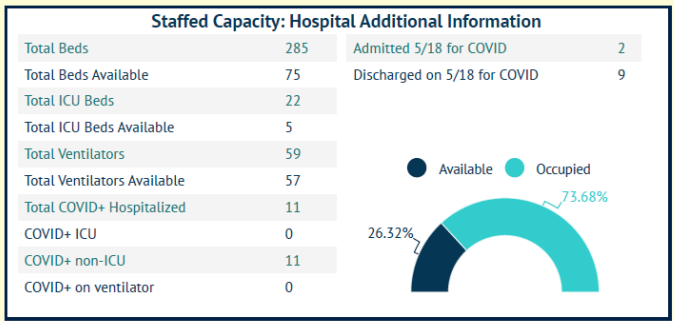

MARTIN TOGETHER

Updated 05/19/2021

Made with **Infogram**

COVID-19 in Martin County

COVID-19 case data is updated daily

Cumulative Case Data

12,537
Positive

Cumulative Case Data