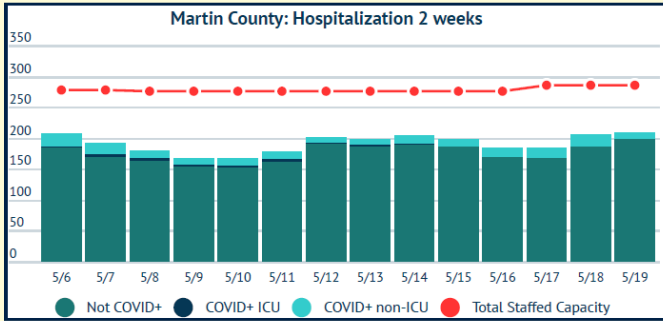

MARTIN TOGETHER

Updated 05/19/2021

Made with **Infogram**

COVID-19 in Martin County

COVID-19 case data is updated daily

Cumulative Case Data

12,537
Positive

Cumulative Case Data

73,516
Negative

Previous Day Percent Positive

05.11%
Martin County

Previous Day Percent Positive

4.16%
State of Florida

Martin County: New Cases by Day

Martin County: Age Distribution of Cases