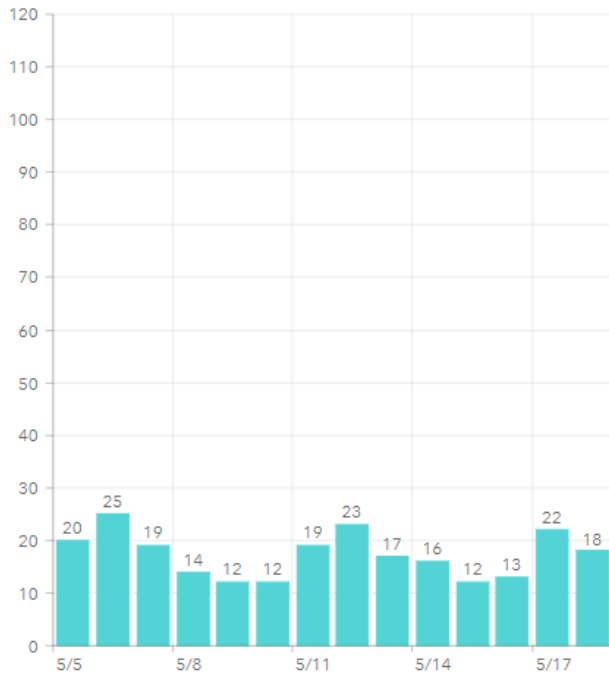

MARTIN TOGETHER

Updated 05/19/2021

Made with **Infogram**

COVID-19 in Martin County

COVID-19 case data is updated daily

Cumulative Case Data

12,537
Positive

Cumulative Case Data

73,516
Negative

Previous Day Percent Positive

05.11%
Martin County

Previous Day Percent Positive

4.16%
State of Florida

Martin County: New Cases by Day

Martin County: Age Distribution of Cases