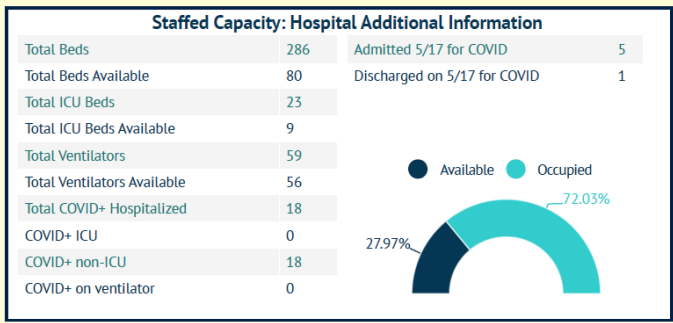

MARTIN TOGETHER

Updated 05/18/2021

Made with **Infogram**

COVID-19 in Martin County

COVID-19 case data is updated daily

Cumulative Case Data

12,518
Positive

Cumulative Case Data

73,378
Negative

Previous Day Percent Positive

07.47%
Martin County

Previous Day Percent Positive

4.56%
State of Florida

Martin County: New Cases by Day

Martin County: Age Distribution of Cases