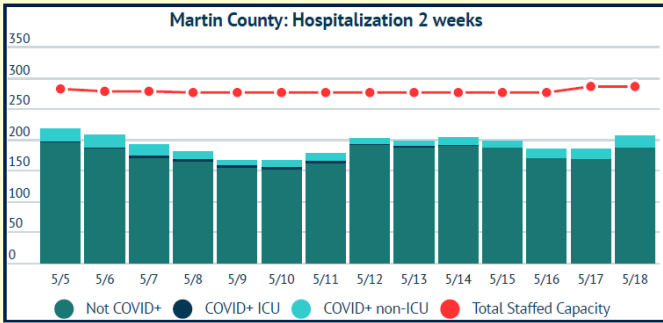

MARTIN TOGETHER

Updated 05/18/2021