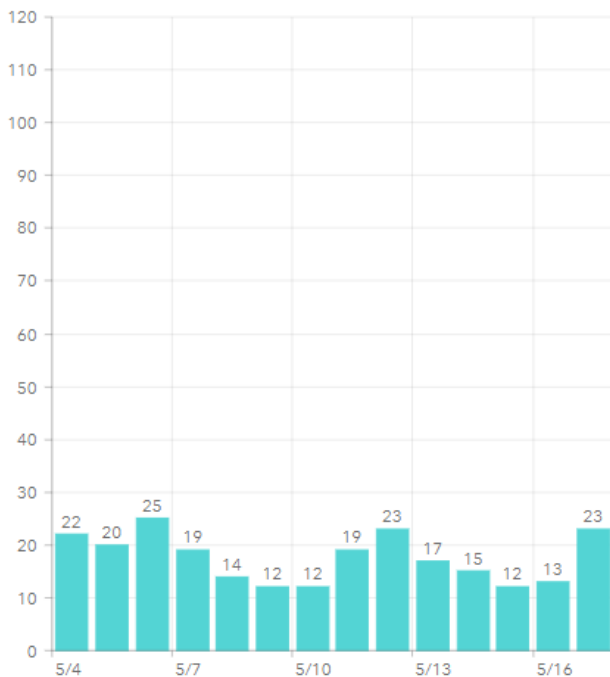

## COVID-19 in Martin County

COVID-19 case data is updated daily

Cumulative Case Data

**12,518**  
Positive

Cumulative Case Data

**73,378**  
Negative

Previous Day Percent Positive

**07.47%**  
Martin County

### Martin County: New Cases by Day

### Martin County: Age Distribution of Cases