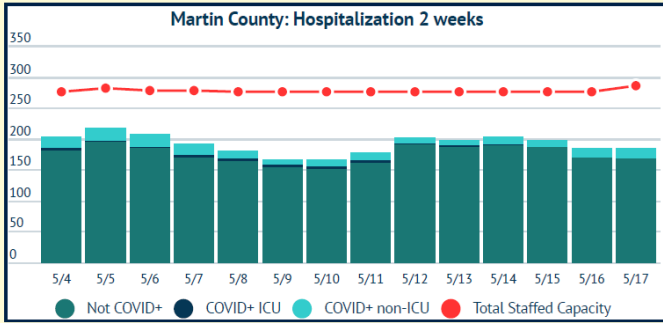

MARTIN TOGETHER

Updated 05/17/2021