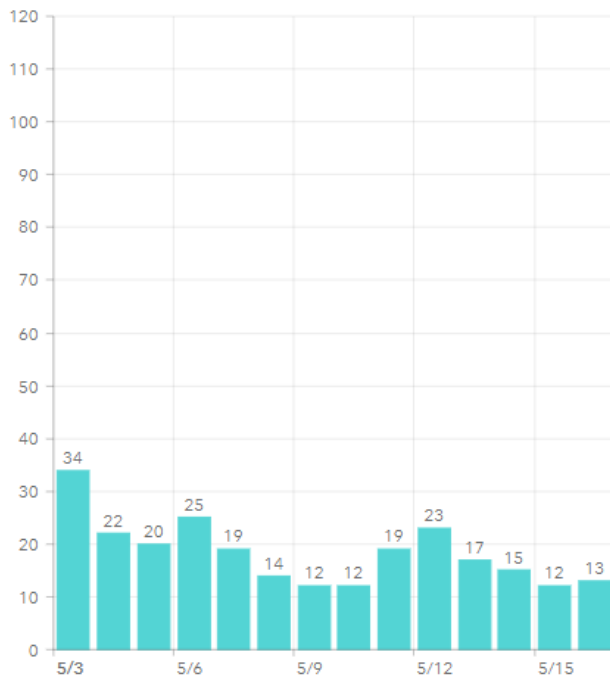

## COVID-19 in Martin County

COVID-19 case data is updated daily

Cumulative Case Data

**12,495**  
Positive

Cumulative Case Data

**73,281**  
Negative

Previous Day Percent Positive

**05.60%**  
Martin County

### Martin County: New Cases by Day

### Martin County: Age Distribution of Cases