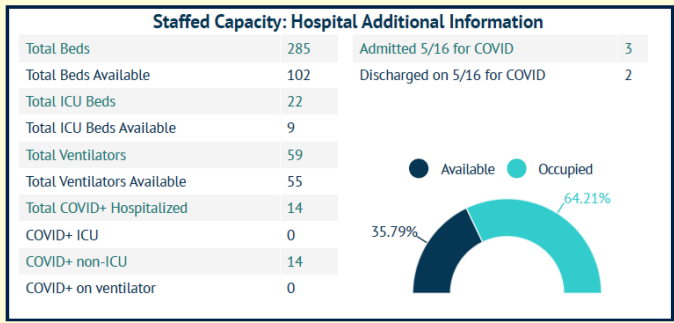

MARTIN TOGETHER

Updated 05/17/2021

Made with Infogram

COVID-19 in Martin County

COVID-19 case data is updated daily

Cumulative Case Data

12,495
Positive

Cumulative Case Data

73,281
Negative

Previous Day Percent Positive

05.60%
Martin County

Previous Day Percent Positive

4.42%
State of Florida

Martin County: New Cases by Day

Martin County: Age Distribution of Cases