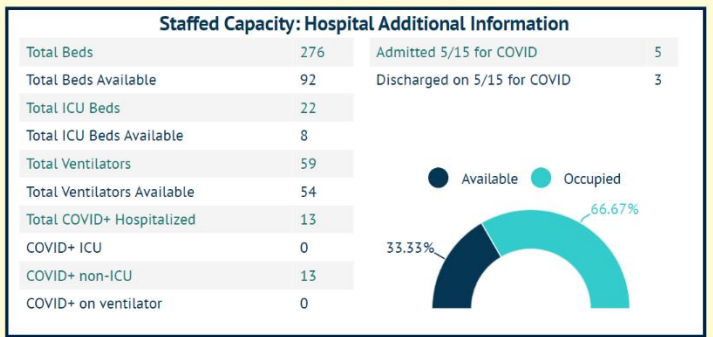

MARTIN TOGETHER

Updated 05/16/2021

Made with **infogram**

COVID-19 in Martin County

COVID-19 case data is updated daily

Cumulative Case Data

12,482
Positive

Cumulative Case Data

73,200
Negative

Previous Day Percent Positive

05.06%
Martin County

Previous Day Percent Positive

4.36%
State of Florida

Martin County: New Cases by Day

Martin County: Age Distribution of Cases