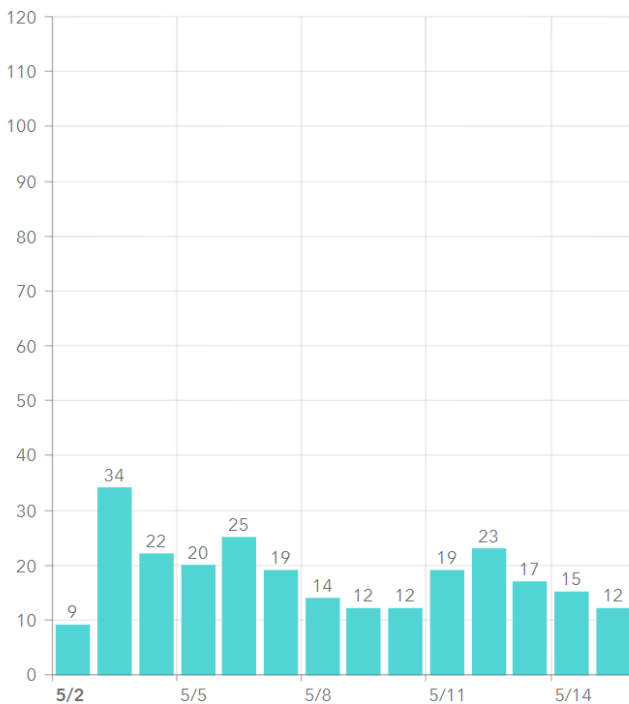

## COVID-19 in Martin County

COVID-19 case data is updated daily

Cumulative Case Data

**12,482**  
Positive

Cumulative Case Data

**73,200**  
Negative

Previous Day Percent Positive

**05.06%**  
Martin County

### Martin County: New Cases by Day

### Martin County: Age Distribution of Cases