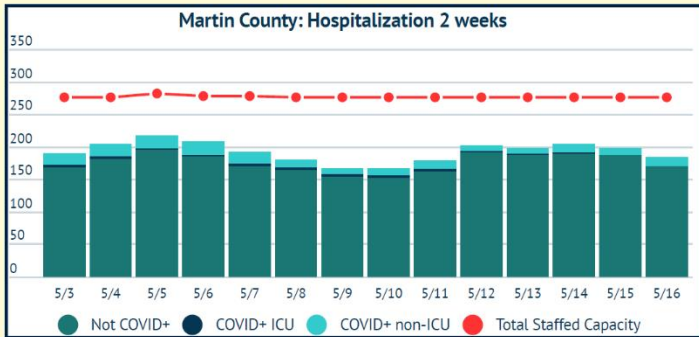

MARTIN TOGETHER

Updated 05/16/2021