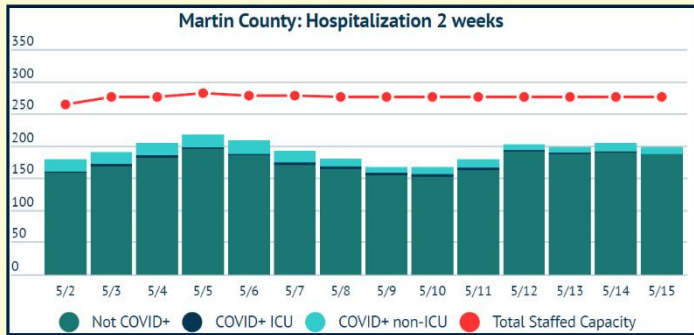

MARTIN TOGETHER

Updated 05/15/2021

Made with **Infogram**

COVID-19 in Martin County

COVID-19 case data is updated daily

Cumulative Case Data

12,471
Positive

Cumulative Case Data

73,119
Negative

Previous Day Percent Positive

05.03%
Martin County

Previous Day Percent Positive

4.41%
State of Florida

Martin County: New Cases by Day

Martin County: Age Distribution of Cases