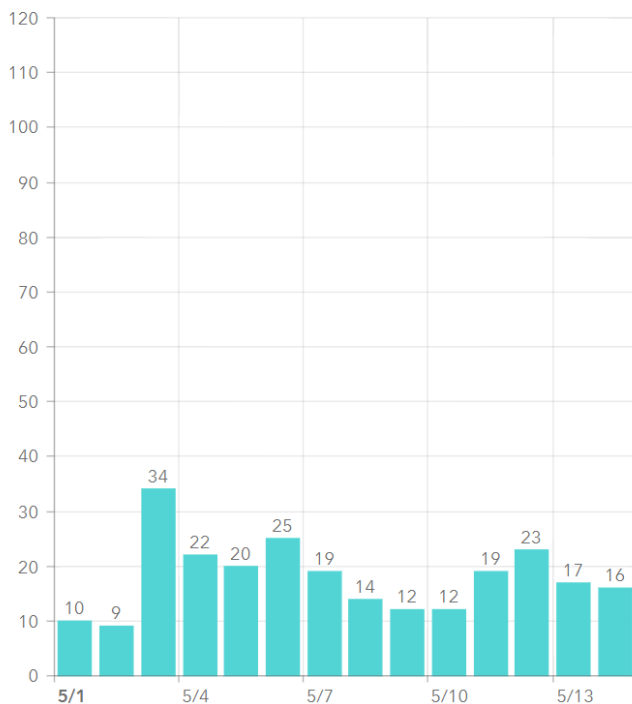

MARTIN TOGETHER

Updated 05/15/2021

Made with **Infogram**

COVID-19 in Martin County

COVID-19 case data is updated daily

Cumulative Case Data

12,471
Positive

Cumulative Case Data

73,119
Negative

Previous Day Percent Positive

05.03%
Martin County

Previous Day Percent Positive

4.41%
State of Florida

Martin County: New Cases by Day

Martin County: Age Distribution of Cases