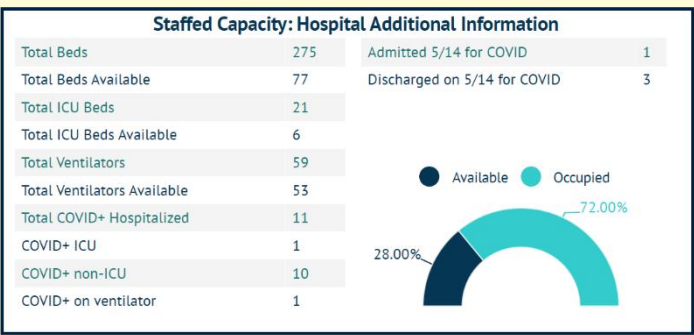

MARTIN TOGETHER

Updated 05/15/2021

Made with **Infogram**

COVID-19 in Martin County

COVID-19 case data is updated daily

Cumulative Case Data

12,471
Positive

Cumulative Case Data