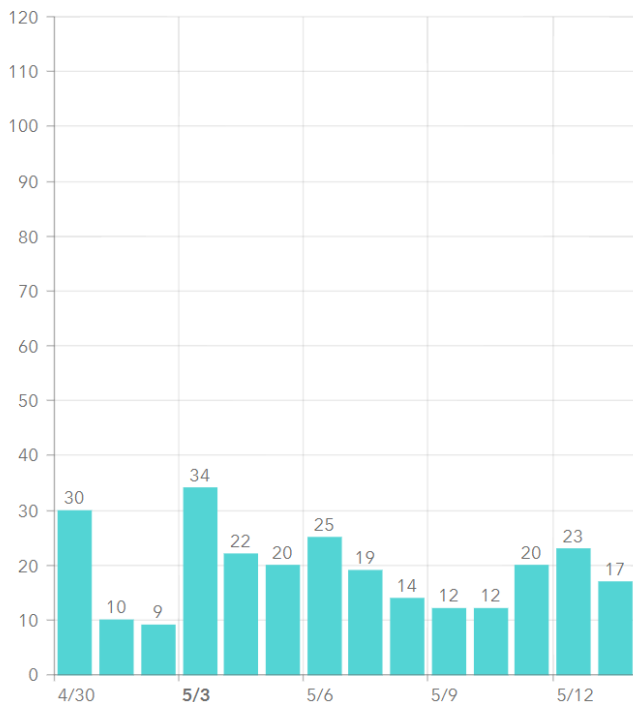

MARTIN TOGETHER

Updated 05/14/2021

Made with **infogram**

COVID-19 in Martin County

COVID-19 case data is updated daily

Cumulative Case Data

12,456
Positive

Cumulative Case Data

73,014
Negative

Previous Day Percent Positive

04.80%
Martin County

Previous Day Percent Positive

4.15%
State of Florida

Martin County: New Cases by Day

Martin County: Age Distribution of Cases