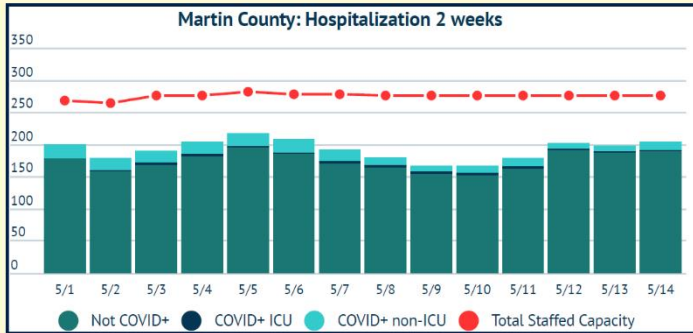

MARTIN TOGETHER

Updated 05/14/2021

Made with **infogram**

COVID-19 in Martin County

COVID-19 case data is updated daily

Cumulative Case Data

12,456
Positive

Cumulative Case Data

73,014
Negative

Previous Day Percent Positive

04.80%
Martin County

Previous Day Percent Positive

4.15%
State of Florida

Martin County: New Cases by Day

Martin County: Age Distribution of Cases