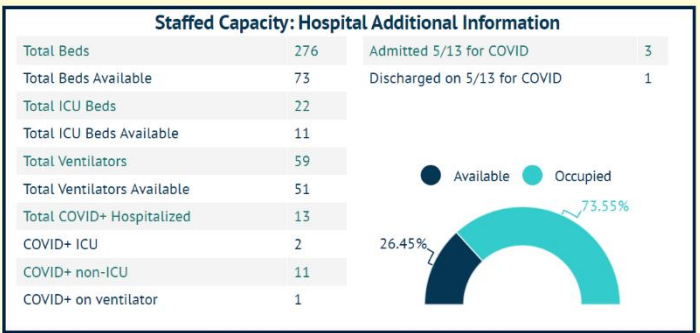

MARTIN TOGETHER

Updated 05/14/2021

Made with **infogram**

COVID-19 in Martin County

COVID-19 case data is updated daily

Cumulative Case Data

12,456
Positive

Cumulative Case Data