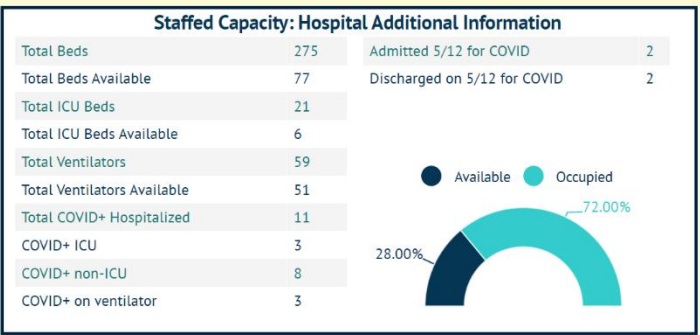

MARTIN TOGETHER

Updated 05/13/2021

Made with **Infogram**

COVID-19 in Martin County

COVID-19 case data is updated daily

Cumulative Case Data

12,440
Positive

Cumulative Case Data