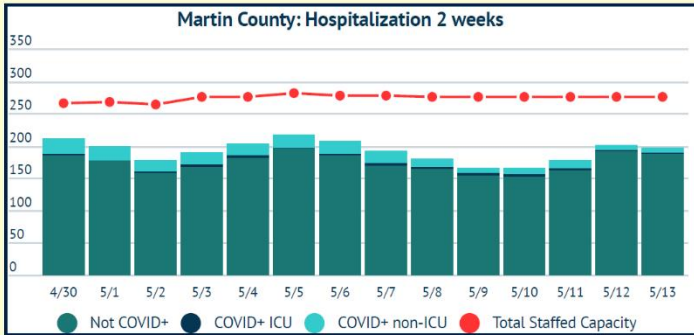

MARTIN TOGETHER

Updated 05/13/2021

Made with **Infogram**

COVID-19 in Martin County

COVID-19 case data is updated daily

Cumulative Case Data

12,440
Positive

Cumulative Case Data

72,907
Negative

Previous Day Percent Positive

05.36%
Martin County

Previous Day Percent Positive

4.41%
State of Florida

Martin County: New Cases by Day

Martin County: Age Distribution of Cases