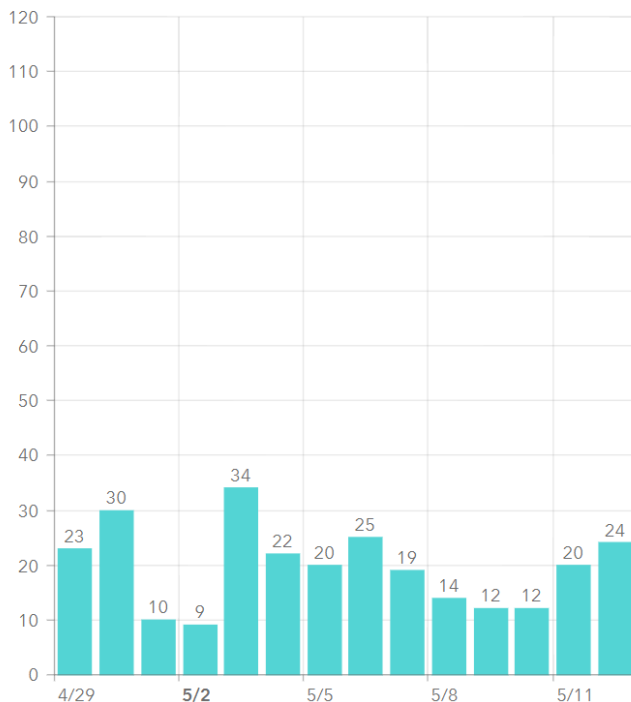

MARTIN TOGETHER

Updated 05/13/2021

Made with **Infogram**

COVID-19 in Martin County

COVID-19 case data is updated daily

Cumulative Case Data

12,440
Positive

Cumulative Case Data

72,907
Negative

Previous Day Percent Positive

05.36%
Martin County

Previous Day Percent Positive

4.41%
State of Florida

Martin County: New Cases by Day

Martin County: Age Distribution of Cases