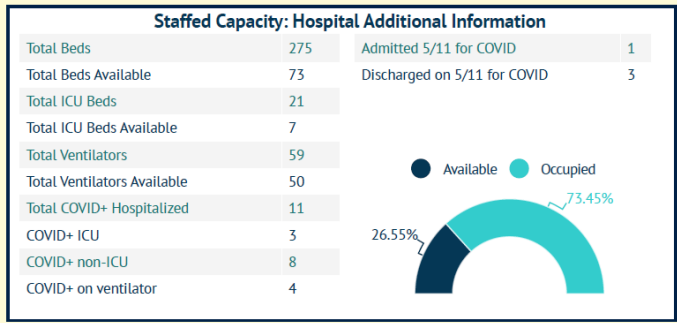

MARTIN TOGETHER

Updated 05/12/2021

Made with **Infogram**

COVID-19 in Martin County

COVID-19 case data is updated daily

Cumulative Case Data

12,416
Positive

Cumulative Case Data