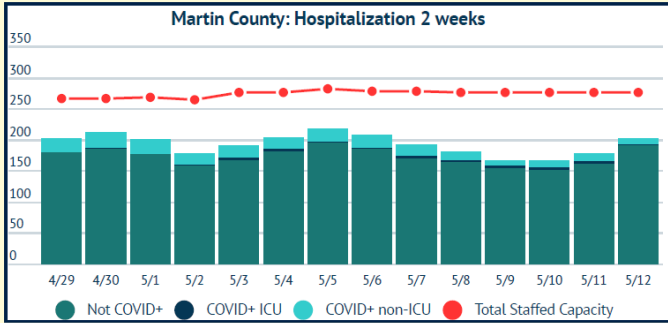

MARTIN TOGETHER

Updated 05/12/2021

Made with **Infogram**

COVID-19 in Martin County

COVID-19 case data is updated daily

Cumulative Case Data

12,416
Positive

Cumulative Case Data

72,759
Negative

Previous Day Percent Positive

05.35%
Martin County

Previous Day Percent Positive

4.55%
State of Florida