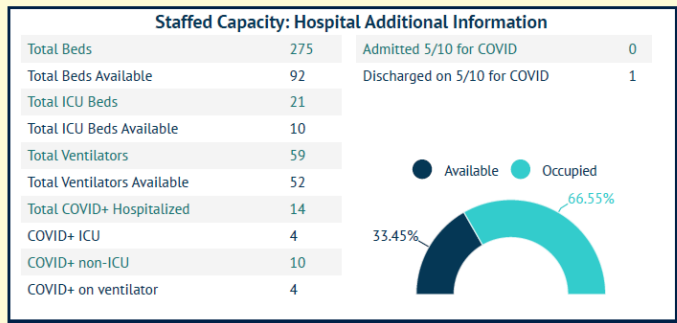

MARTIN TOGETHER

Updated 05/11/2021

Made with Infogram

COVID-19 in Martin County

COVID-19 case data is updated daily

Cumulative Case Data

12,398
Positive

Cumulative Case Data