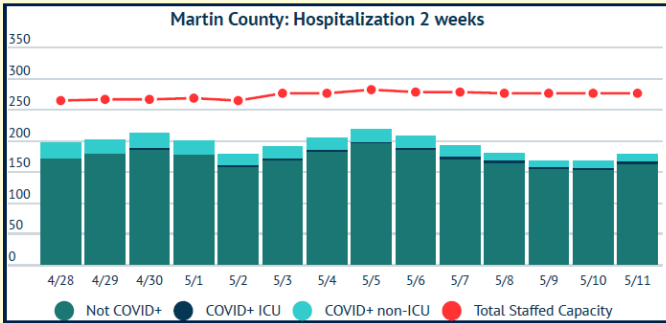

MARTIN TOGETHER

Updated 05/11/2021

Made with Infogram

COVID-19 in Martin County

COVID-19 case data is updated daily

Cumulative Case Data

12,398
Positive

Cumulative Case Data

72,648
Negative

Previous Day Percent Positive

03.75%
Martin County

Previous Day Percent Positive

5.00%
State of Florida

Martin County: New Cases by Day

Martin County: Age Distribution of Cases