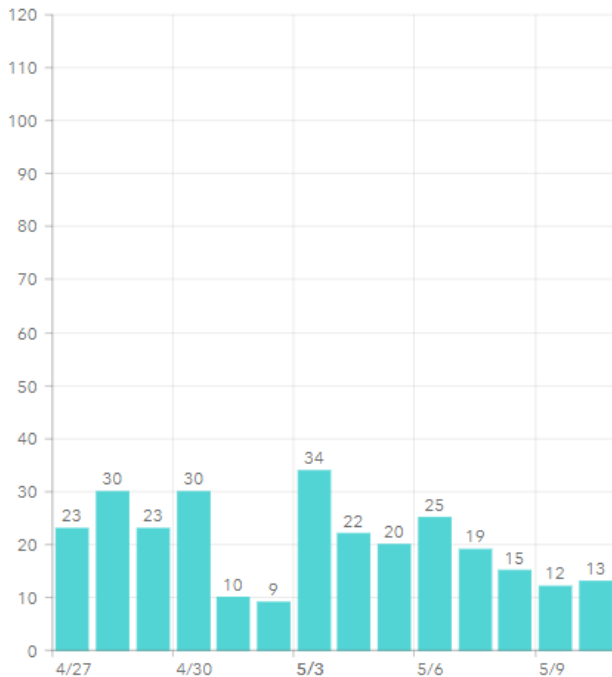

MARTIN TOGETHER

Updated 05/11/2021

Made with Infogram

COVID-19 in Martin County

COVID-19 case data is updated daily

Cumulative Case Data

12,398
Positive

Cumulative Case Data

72,648
Negative

Previous Day Percent Positive

03.75%
Martin County

Previous Day Percent Positive

5.00%
State of Florida

Martin County: New Cases by Day

Martin County: Age Distribution of Cases