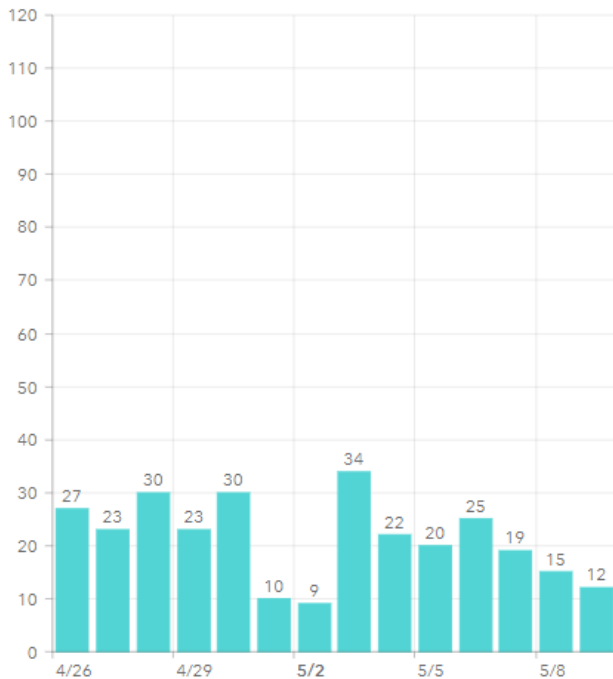

MARTIN TOGETHER

Updated 05/10/2021

Made with infogram

COVID-19 in Martin County

COVID-19 case data is updated daily

Cumulative Case Data

12,384
Positive

Cumulative Case Data

72,504
Negative

Previous Day Percent Positive

06.28%
Martin County

Previous Day Percent Positive

5.01%
State of Florida

Martin County: New Cases by Day

Martin County: Age Distribution of Cases