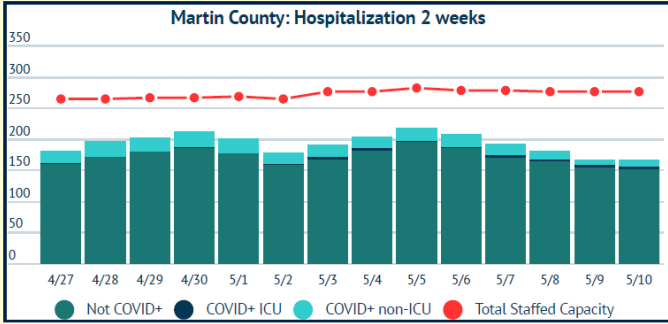

MARTIN TOGETHER

Updated 05/10/2021

Made with infogram

COVID-19 in Martin County

COVID-19 case data is updated daily

Cumulative Case Data

12,384
Positive

Cumulative Case Data

72,504
Negative

Previous Day Percent Positive

06.28%
Martin County

Previous Day Percent Positive

5.01%
State of Florida

Martin County: New Cases by Day

Martin County: Age Distribution of Cases