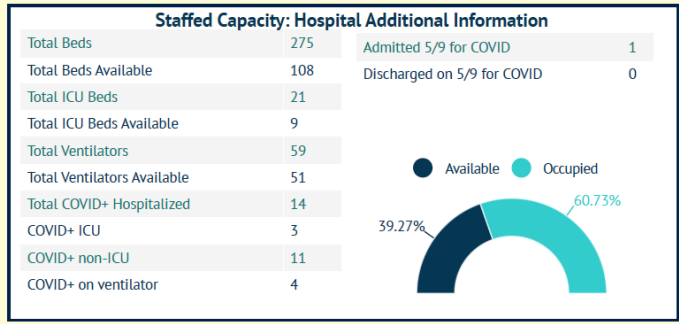

MARTIN TOGETHER

Updated 05/10/2021

Made with infogram

COVID-19 in Martin County

COVID-19 case data is updated daily

Cumulative Case Data

12,384
Positive

Cumulative Case Data