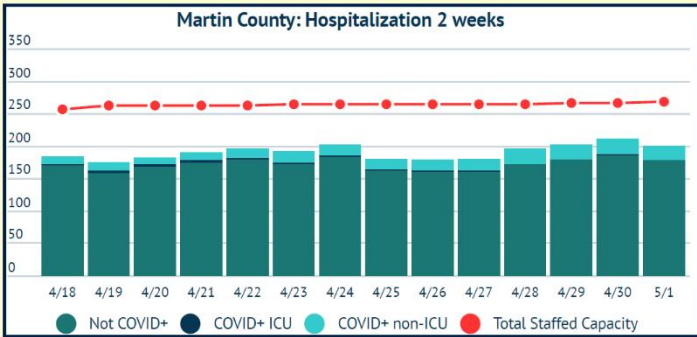

MARTIN TOGETHER

Updated 05/01/2021