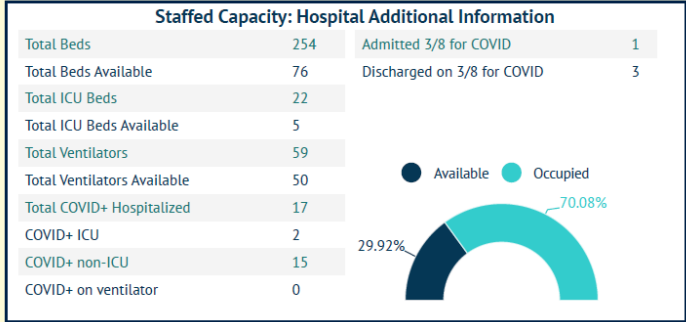

MARTIN TOGETHER

Updated 03/09/2021

COVID-19 in Martin County

COVID-19 case data is updated daily

Cumulative Case Data
10,828
Positive

Cumulative Case Data
63,766
Negative

Previous Day Percent Positive
03.77%
Martin County