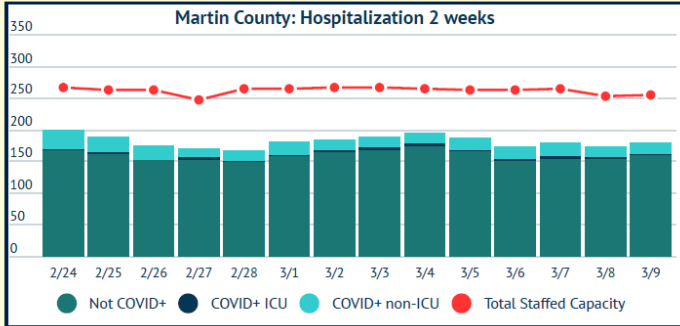

MARTIN TOGETHER

Updated 03/09/2021

COVID-19 in Martin County

COVID-19 case data is updated daily

Cumulative Case Data
10,828
Positive

Cumulative Case Data
63,766
Negative

Previous Day Percent Positive
03.77%
Martin County

Previous Day Percent Positive
5.87%
State of Florida

Martin County: New Cases by Day

Martin County: Age Distribution of Cases