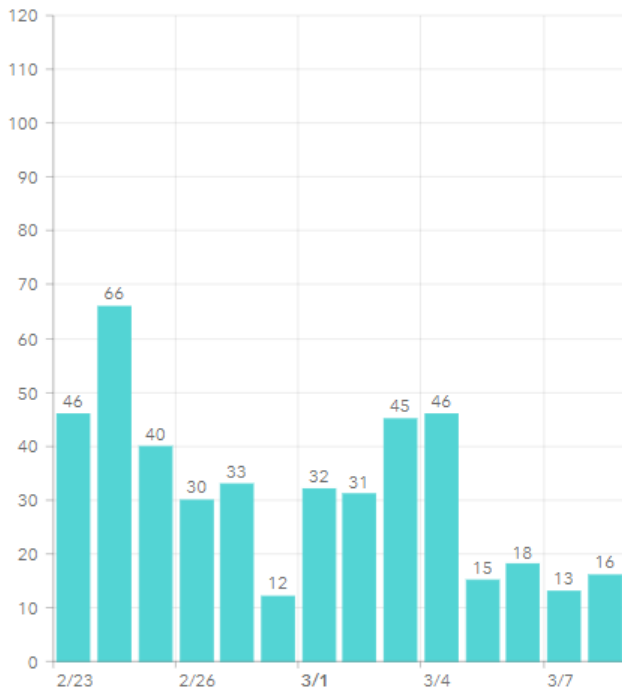

MARTIN TOGETHER

Updated 03/09/2021

COVID-19 in Martin County

COVID-19 case data is updated daily

Cumulative Case Data
10,828
Positive

Cumulative Case Data
63,766
Negative

Previous Day Percent Positive
03.77%
Martin County

Previous Day Percent Positive
5.87%
State of Florida

Martin County: New Cases by Day

Martin County: Age Distribution of Cases