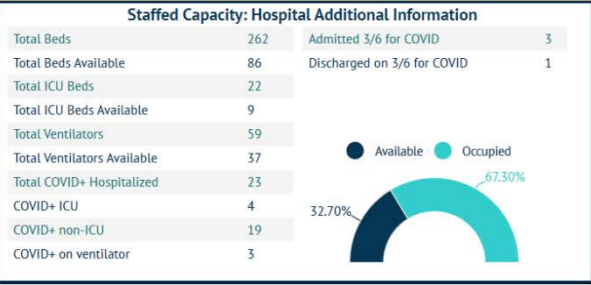

MARTIN TOGETHER

Updated 03/07/2021

Made with Infogram

COVID-19 in Martin County

COVID-19 case data is updated daily

Cumulative Case Data

10,801
Positive

Cumulative Case Data

63,530
Negative

Previous Day Percent Positive

04.30%
Martin County

Previous Day Percent Positive

5.84%
State of Florida

Martin County: New Cases by Day

Martin County: Age Distribution of Cases