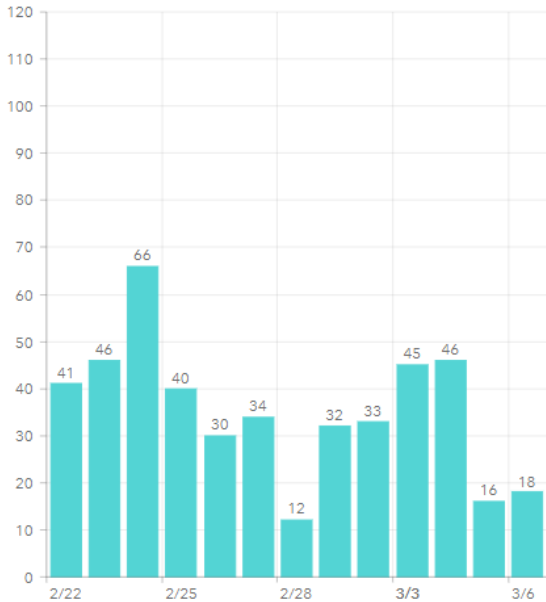

## COVID-19 in Martin County

COVID-19 case data is updated daily

Cumulative Case Data

**10,801**  
Positive

Cumulative Case Data

**63,530**  
Negative

Previous Day Percent Positive

**04.30%**  
Martin County

### Martin County: New Cases by Day

### Martin County: Age Distribution of Cases