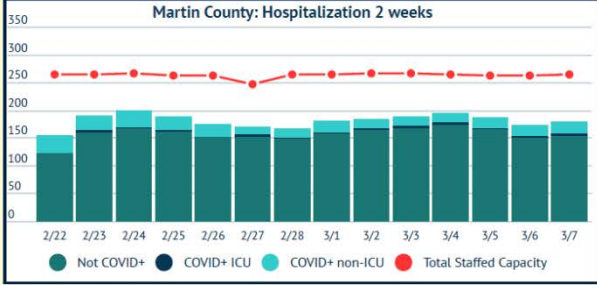

MARTIN TOGETHER

Updated 03/07/2021