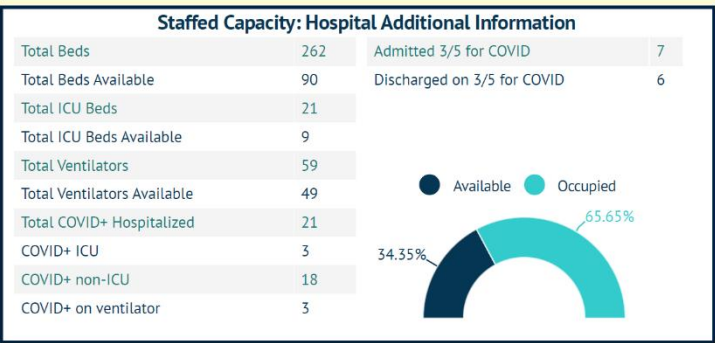

MARTIN TOGETHER