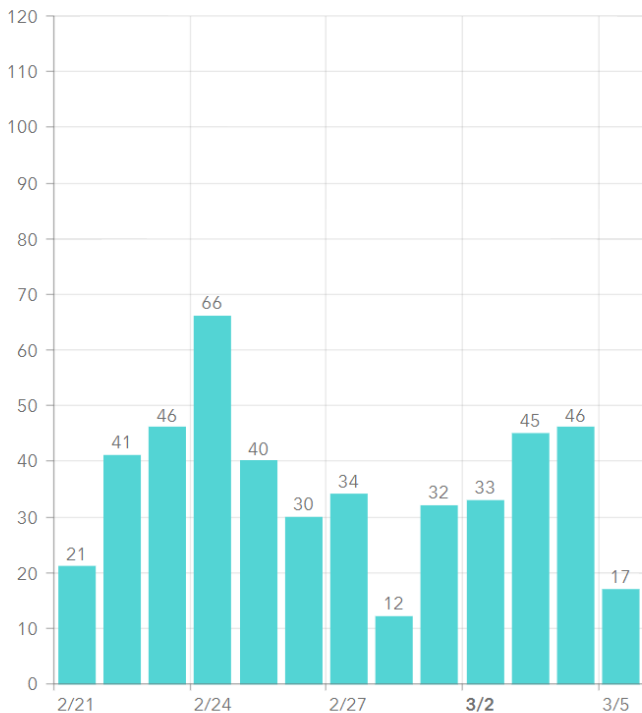

## COVID-19 in Martin County

COVID-19 case data is updated daily

Cumulative Case Data  
**10,783**  
Positive

Cumulative Case Data  
**63,383**  
Negative

Previous Day Percent Positive  
**02.61%**  
Martin County

### Martin County: New Cases by Day

### Martin County: Age Distribution of Cases