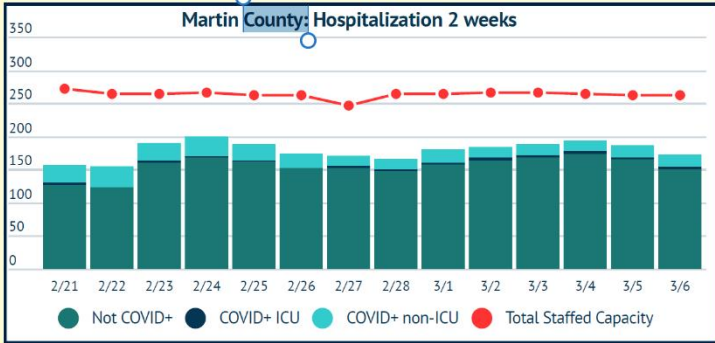

MARTIN TOGETHER