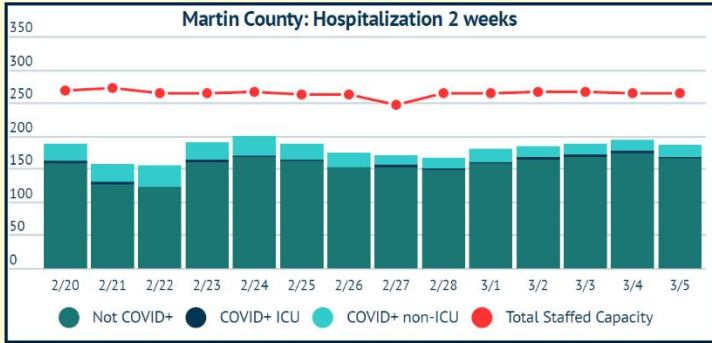

MARTIN TOGETHER