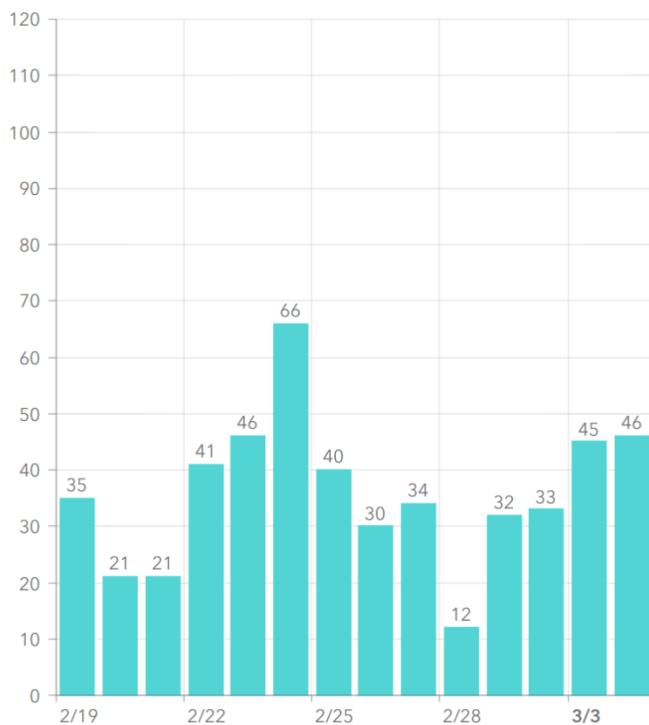

## COVID-19 in Martin County

COVID-19 case data is updated daily

Cumulative Case Data

**10,766**  
Positive

Cumulative Case Data

**63,264**  
Negative

Previous Day Percent Positive

**06.80%**  
Martin County

### Martin County: New Cases by Day

### Martin County: Age Distribution of Cases