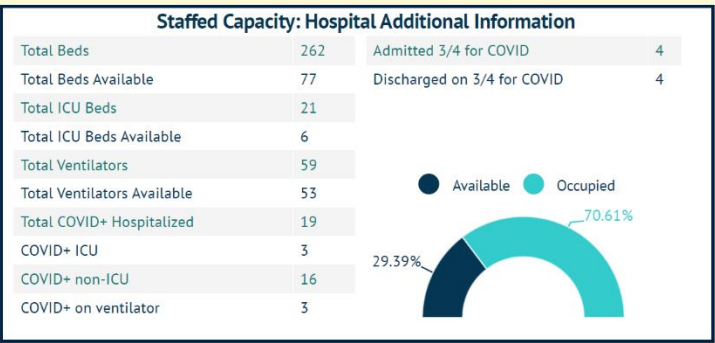

MARTIN TOGETHER