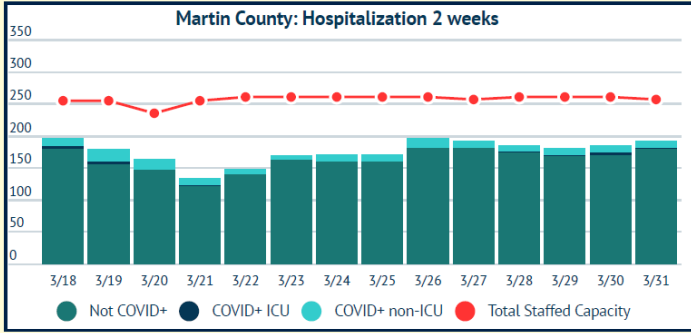

MARTIN TOGETHER

Updated 05/31/2021

Made with infogram

COVID-19 in Martin County

COVID-19 case data is updated daily

Cumulative Case Data
11,371
Positive

Cumulative Case Data
67,350
Negative

Previous Day Percent Positive
07.10%
Martin County

Previous Day Percent Positive
6.67%
State of Florida

Martin County: New Cases by Day

Martin County: Age Distribution of Cases