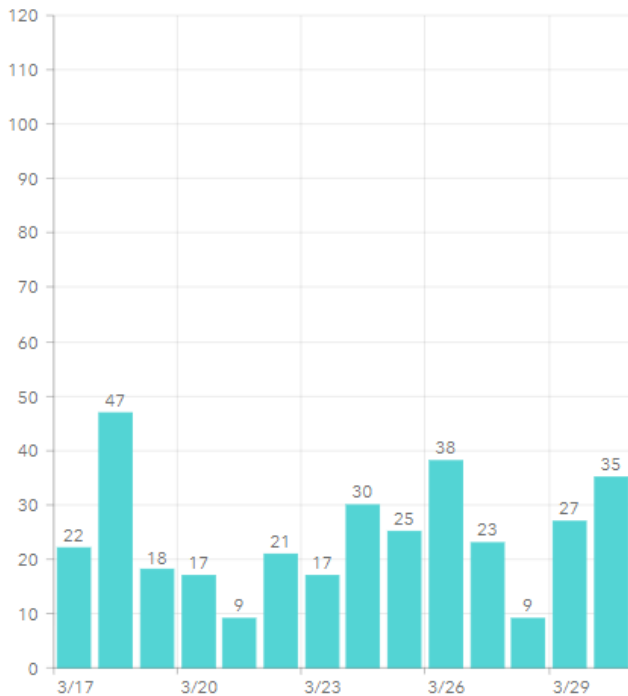

MARTIN TOGETHER

Updated 05/31/2021

Made with infogram

COVID-19 in Martin County

COVID-19 case data is updated daily

Cumulative Case Data
11,371
Positive

Cumulative Case Data
67,350
Negative

Previous Day Percent Positive
07.10%
Martin County

Previous Day Percent Positive
6.67%
State of Florida

Martin County: New Cases by Day

Martin County: Age Distribution of Cases