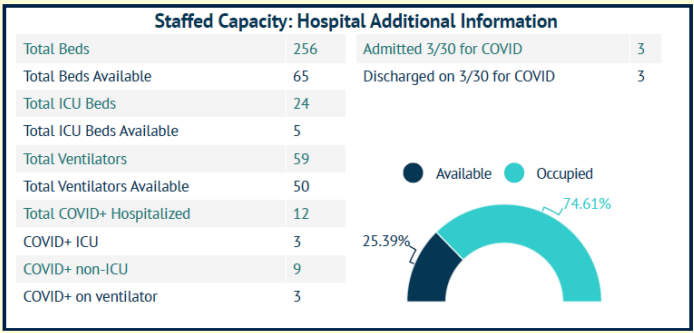

MARTIN TOGETHER

Updated 05/31/2021

Made with infogram

COVID-19 in Martin County

COVID-19 case data is updated daily

Cumulative Case Data
11,371
Positive

Cumulative Case Data
67,350
Negative

Previous Day Percent Positive
07.10%
Martin County