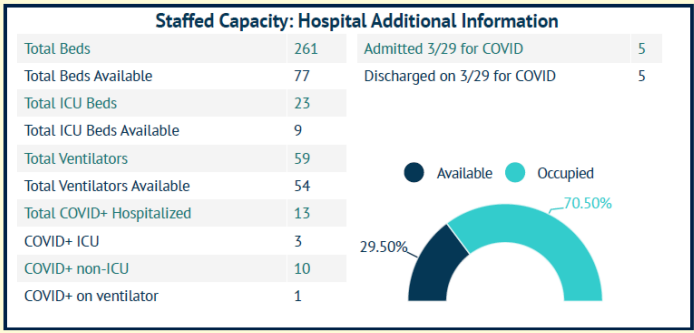

MARTIN TOGETHER

Updated 05/30/2021

Made with infogram

COVID-19 in Martin County

COVID-19 case data is updated daily

Cumulative Case Data

11,335
Positive

Cumulative Case Data