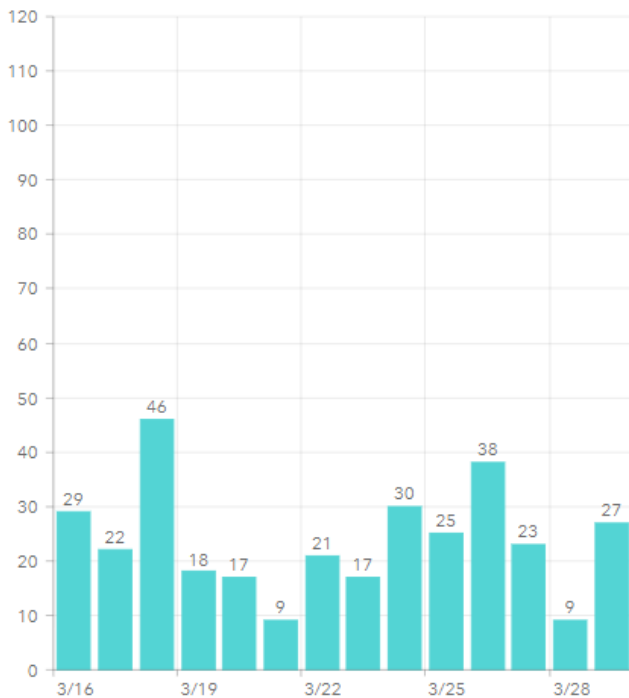

MARTIN TOGETHER

Updated 05/30/2021

Made with infogram

COVID-19 in Martin County

COVID-19 case data is updated daily

Cumulative Case Data

11,335
Positive

Cumulative Case Data

67,214
Negative

Previous Day Percent Positive

06.15%
Martin County

Previous Day Percent Positive

6.36%
State of Florida

Martin County: New Cases by Day

Martin County: Age Distribution of Cases