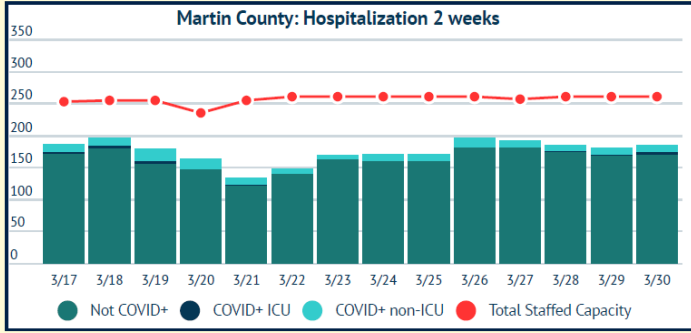

MARTIN TOGETHER

Updated 05/30/2021

Made with infogram

COVID-19 in Martin County

COVID-19 case data is updated daily

Cumulative Case Data

11,335
Positive

Cumulative Case Data

67,214
Negative

Previous Day Percent Positive

06.15%
Martin County

Previous Day Percent Positive

6.36%
State of Florida

Martin County: New Cases by Day

Martin County: Age Distribution of Cases