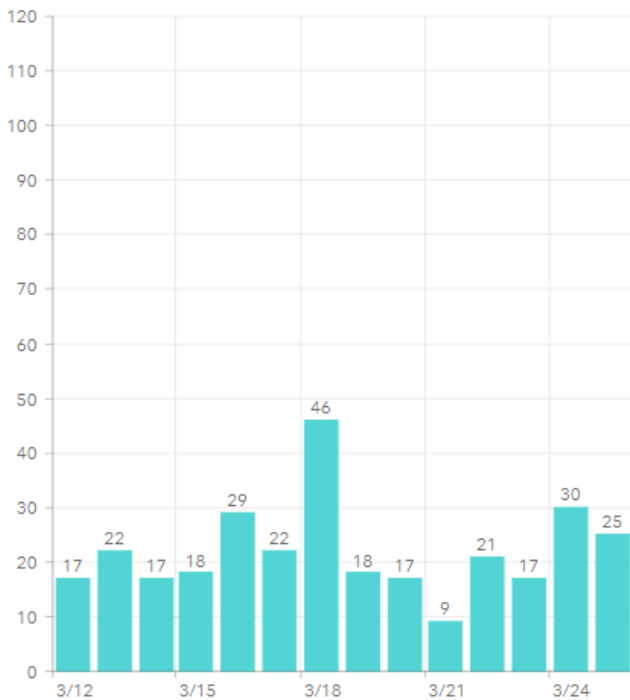

## COVID-19 in Martin County

COVID-19 case data is updated daily

Cumulative Case Data

**11,236**  
Positive

Cumulative Case Data

**66,674**  
Negative

Previous Day Percent Positive

**04.01%**  
Martin County

### Martin County: New Cases by Day

### Martin County: Age Distribution of Cases