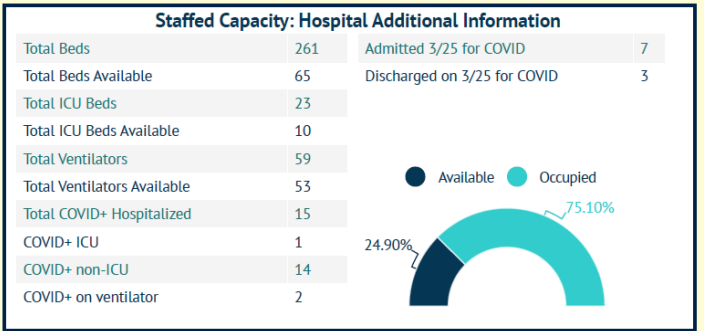

MARTIN TOGETHER

Updated 03/26/2021

Made with infogram

COVID-19 in Martin County

COVID-19 case data is updated daily

Cumulative Case Data

11,236
Positive

Cumulative Case Data

66,674
Negative

Previous Day Percent Positive

04.01%
Martin County

Previous Day Percent Positive

5.69%
State of Florida

Martin County: New Cases by Day

Martin County: Age Distribution of Cases