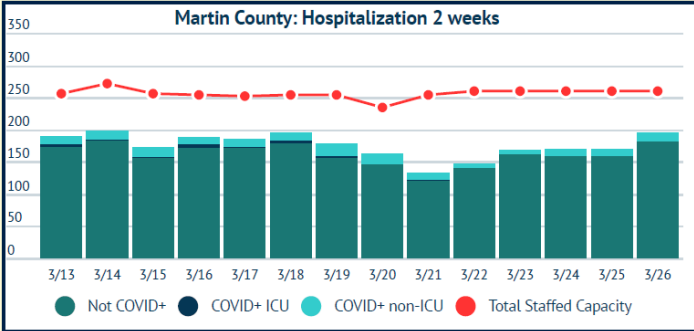

MARTIN TOGETHER

Updated 03/26/2021