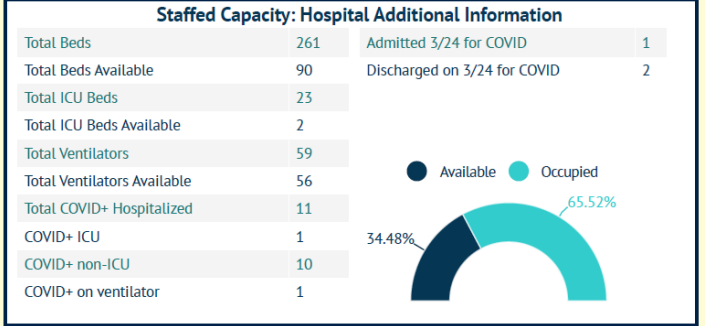

MARTIN TOGETHER

Updated 03/25/2021

Made with **infogram**

COVID-19 in Martin County

COVID-19 case data is updated daily

Cumulative Case Data
11,211
Positive

Cumulative Case Data
66,527
Negative

Previous Day Percent Positive
03.98%
Martin County