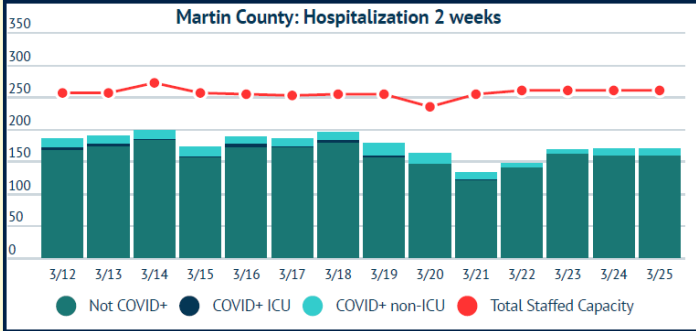

MARTIN TOGETHER

Updated 03/25/2021

Made with **infogram**

COVID-19 in Martin County

COVID-19 case data is updated daily

Cumulative Case Data
11,211
Positive

Cumulative Case Data
66,527
Negative

Previous Day Percent Positive
03.98%
Martin County

Previous Day Percent Positive
5.58%
State of Florida

Martin County: New Cases by Day

Martin County: Age Distribution of Cases