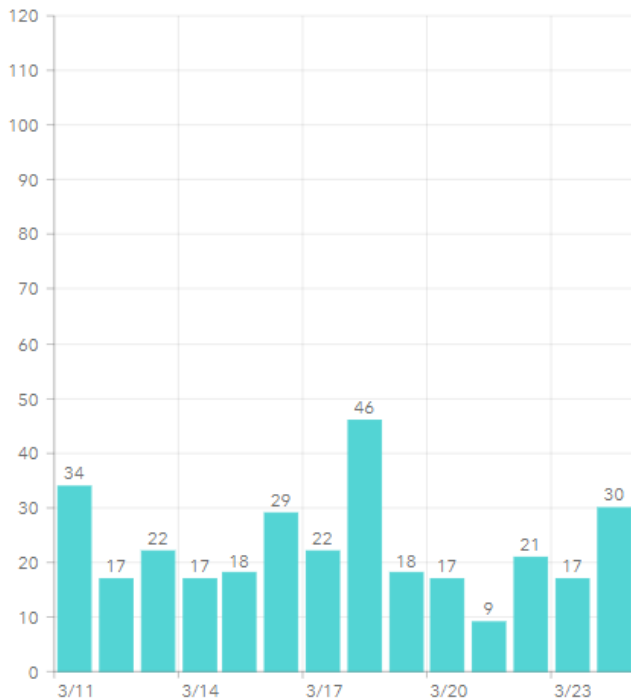

MARTIN TOGETHER

Updated 03/25/2021

Made with **infogram**

COVID-19 in Martin County

COVID-19 case data is updated daily

Cumulative Case Data
11,211
Positive

Cumulative Case Data
66,527
Negative

Previous Day Percent Positive
03.98%
Martin County

Previous Day Percent Positive
5.58%
State of Florida

Martin County: New Cases by Day

Martin County: Age Distribution of Cases