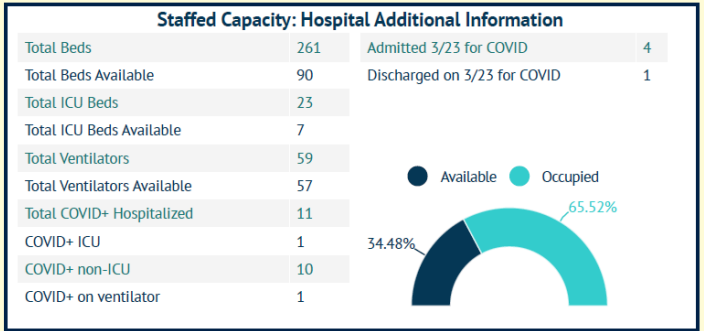

MARTIN TOGETHER

Updated 03/24/2021

Made with infogram

COVID-19 in Martin County

COVID-19 case data is updated daily

Cumulative Case Data

11,181
Positive

Cumulative Case Data

66,338
Negative

Previous Day Percent Positive

03.20%
Martin County

Previous Day Percent Positive

6.00%
State of Florida

Martin County: New Cases by Day

Martin County: Age Distribution of Cases