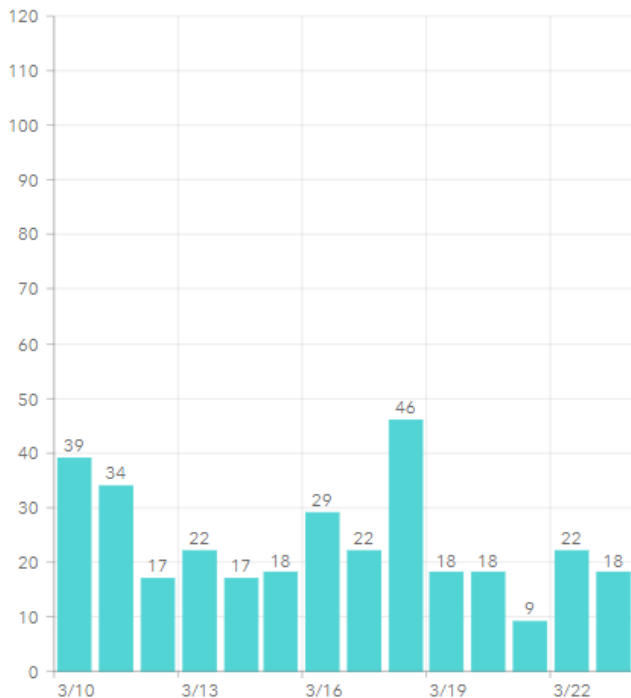

## COVID-19 in Martin County

COVID-19 case data is updated daily

Cumulative Case Data

**11,181**  
Positive

Cumulative Case Data

**66,338**  
Negative

Previous Day Percent Positive

**03.20%**  
Martin County

### Martin County: Age Distribution of Cases