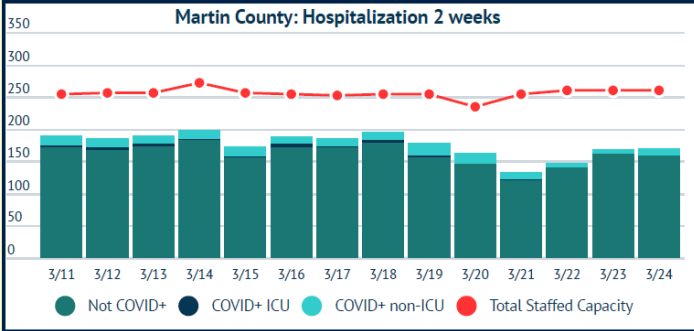

MARTIN TOGETHER

Updated 03/24/2021