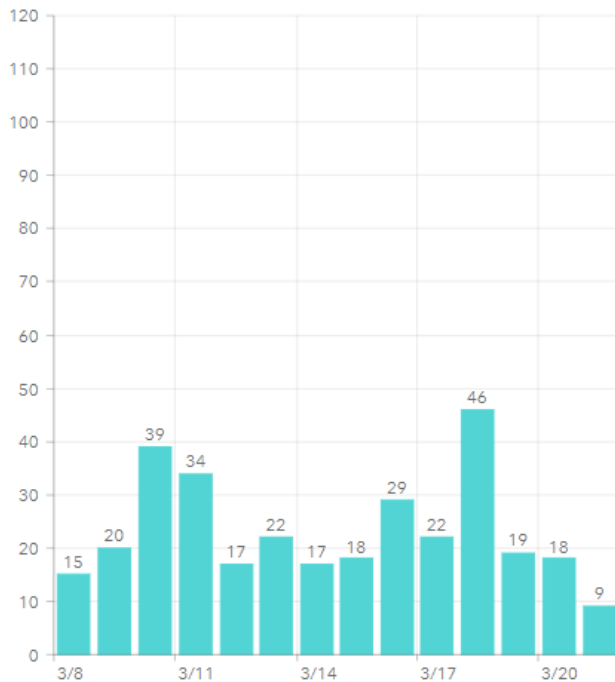

MARTIN TOGETHER

Updated 03/22/2021

Made with **Infogram**

COVID-19 in Martin County

COVID-19 case data is updated daily

Cumulative Case Data
11,141
Positive

Cumulative Case Data
65,984
Negative

Previous Day Percent Positive
05.00%
Martin County

Previous Day Percent Positive
6.69%
State of Florida

Martin County: New Cases by Day

Martin County: Age Distribution of Cases