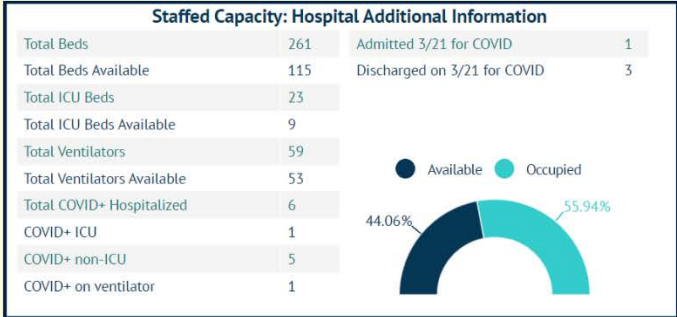

MARTIN TOGETHER

Updated 03/22/2021

Made with **Infogram**

COVID-19 in Martin County

COVID-19 case data is updated daily

Cumulative Case Data
11,141
Positive

Cumulative Case Data
65,984
Negative

Previous Day Percent Positive
05.00%
Martin County