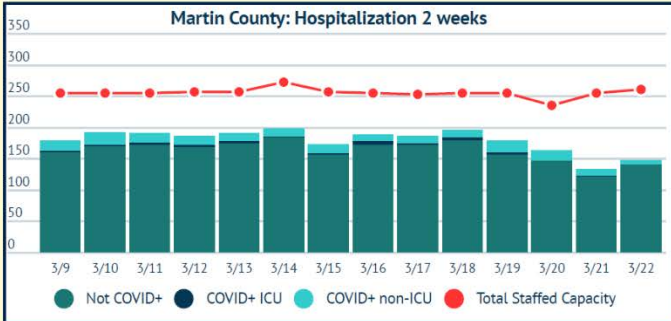

MARTIN TOGETHER

Updated 03/22/2021

Made with **Infogram**

COVID-19 in Martin County

COVID-19 case data is updated daily

Cumulative Case Data
11,141
Positive

Cumulative Case Data
65,984
Negative

Previous Day Percent Positive
05.00%
Martin County