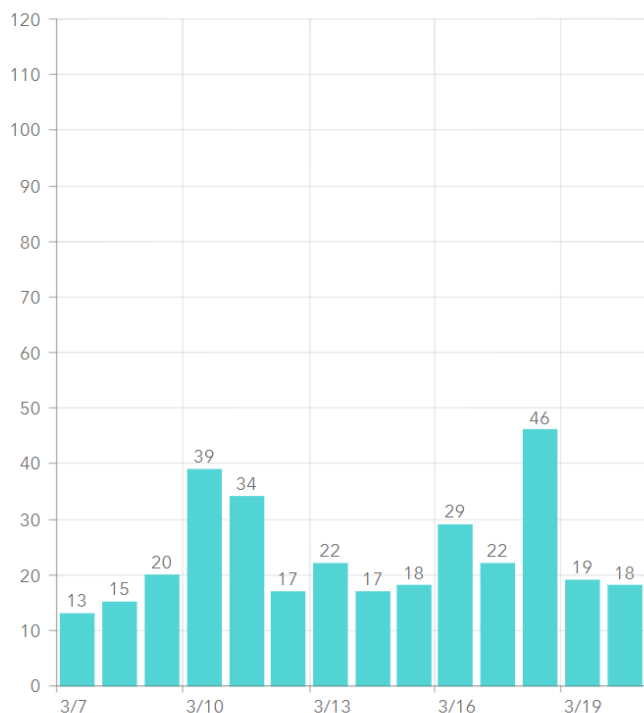

MARTIN TOGETHER

Updated 03/21/2021

Made with infogram

COVID-19 in Martin County

COVID-19 case data is updated daily

Cumulative Case Data

11,132
Positive

Cumulative Case Data

65,930
Negative

Previous Day Percent Positive

04.49%
Martin County

Previous Day Percent Positive

6.23%
State of Florida

Martin County: New Cases by Day

Martin County: Age Distribution of Cases