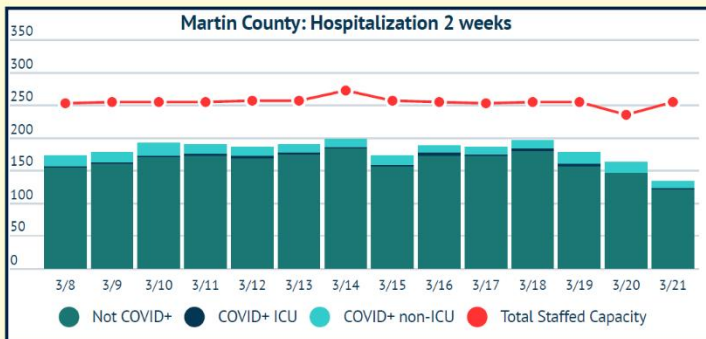

MARTIN TOGETHER

Updated 03/21/2021

Made with infogram

COVID-19 in Martin County

COVID-19 case data is updated daily

Cumulative Case Data

11,132
Positive

Cumulative Case Data

65,930
Negative

Previous Day Percent Positive

04.49%
Martin County

Previous Day Percent Positive

6.23%
State of Florida

Martin County: New Cases by Day

Martin County: Age Distribution of Cases