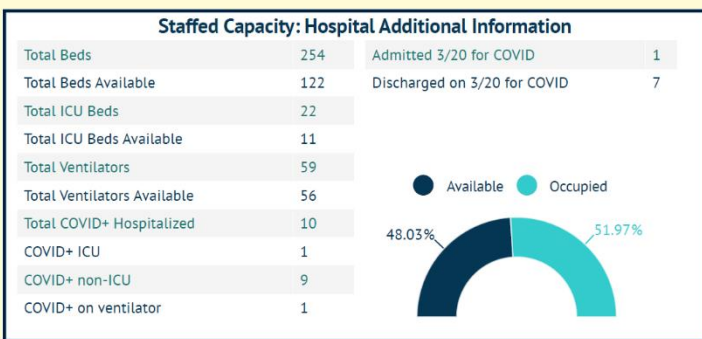

MARTIN TOGETHER

Updated 03/21/2021

Made with infogram

COVID-19 in Martin County

COVID-19 case data is updated daily

Cumulative Case Data

11,132
Positive

Cumulative Case Data