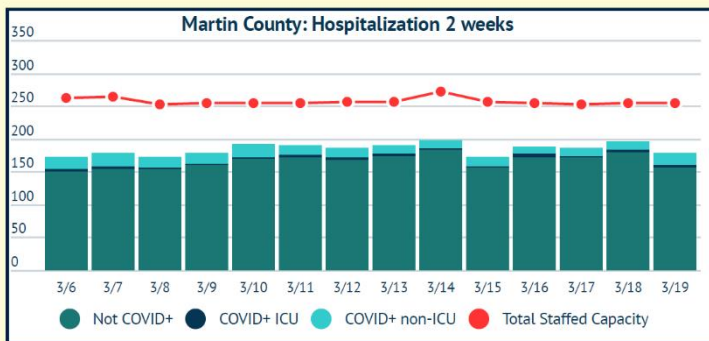

MARTIN TOGETHER

Updated 03/19/2021

Made with infogram

COVID-19 in Martin County

COVID-19 case data is updated daily

Cumulative Case Data

11,097
Positive

Cumulative Case Data

65,635
Negative

Previous Day Percent Positive

05.62%
Martin County

Previous Day Percent Positive

5.02%
State of Florida

Martin County: New Cases by Day

Martin County: Age Distribution of Cases