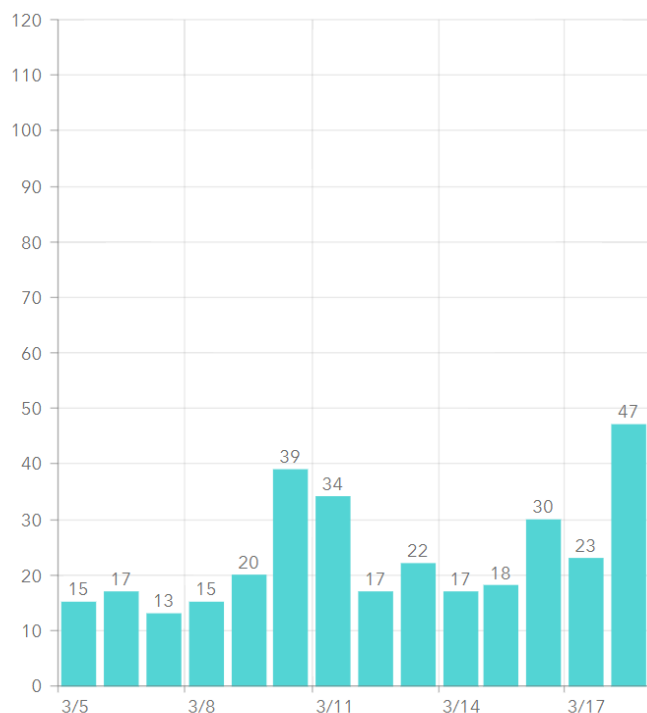

MARTIN TOGETHER

Updated 03/19/2021

Made with infogram

COVID-19 in Martin County

COVID-19 case data is updated daily

Cumulative Case Data

11,097
Positive

Cumulative Case Data

65,635
Negative

Previous Day Percent Positive

05.62%
Martin County

Previous Day Percent Positive

5.02%
State of Florida

Martin County: New Cases by Day

Martin County: Age Distribution of Cases