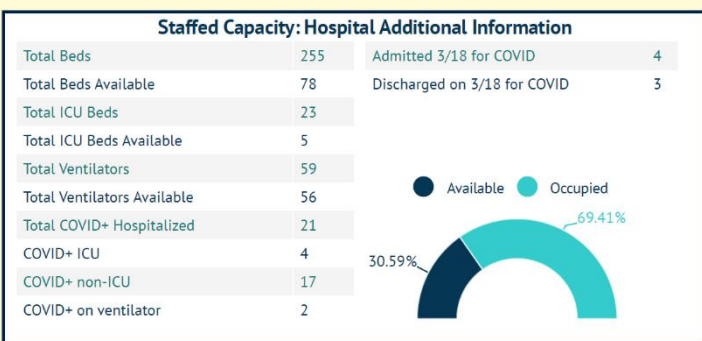

MARTIN TOGETHER

Updated 03/19/2021

Made with infogram

COVID-19 in Martin County

COVID-19 case data is updated daily

Cumulative Case Data

11,097
Positive

Cumulative Case Data