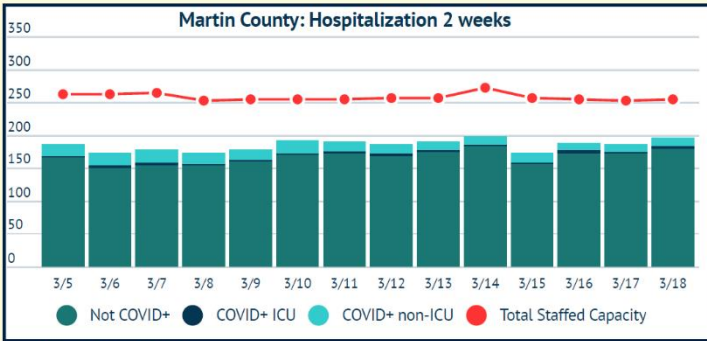

MARTIN TOGETHER

Updated 03/18/2021