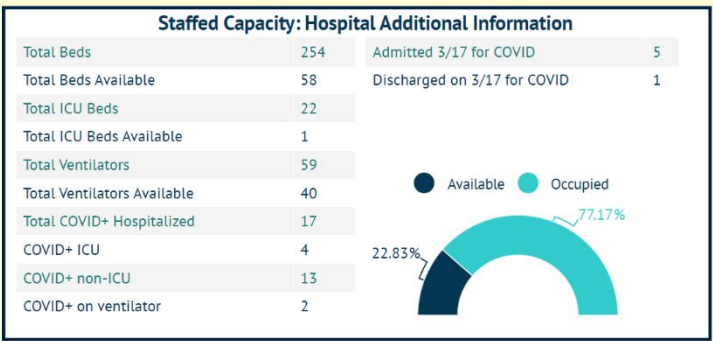

MARTIN TOGETHER

Updated 03/18/2021

Made with infogram

COVID-19 in Martin County

COVID-19 case data is updated daily

Cumulative Case Data

11,049
Positive

Cumulative Case Data

65,408
Negative

Previous Day Percent Positive

04.18%
Martin County

Previous Day Percent Positive

5.56%
State of Florida

Martin County: New Cases by Day

Martin County: Age Distribution of Cases