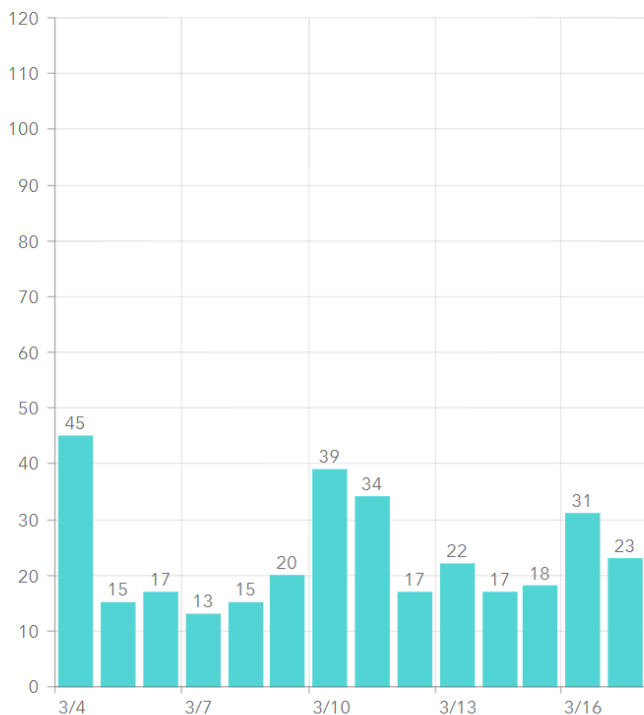

## COVID-19 in Martin County

COVID-19 case data is updated daily

Cumulative Case Data

**11,049**  
Positive

Cumulative Case Data

**65,408**  
Negative

Previous Day Percent Positive

**04.18%**  
Martin County

### Martin County: New Cases by Day

### Martin County: Age Distribution of Cases