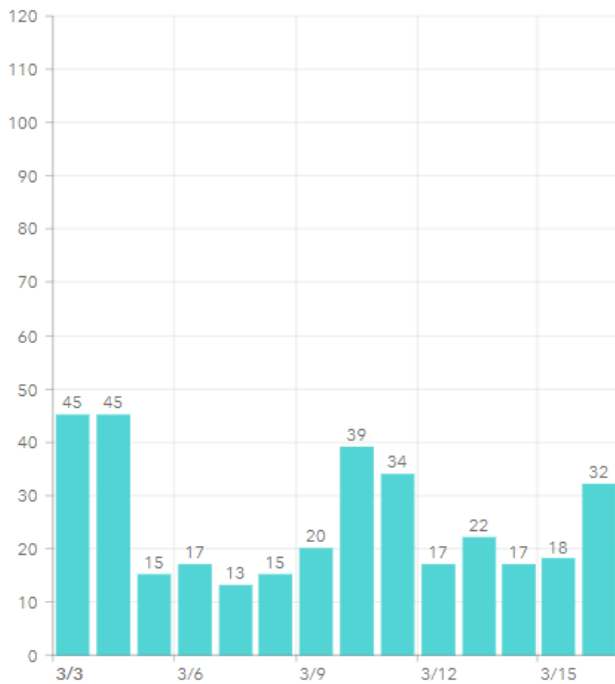

## COVID-19 in Martin County

COVID-19 case data is updated daily

Cumulative Case Data  
**11,027**  
Positive

Cumulative Case Data  
**65,269**  
Negative

Previous Day Percent Positive  
**05.44%**  
Martin County

### Martin County: New Cases by Day

### Martin County: Age Distribution of Cases