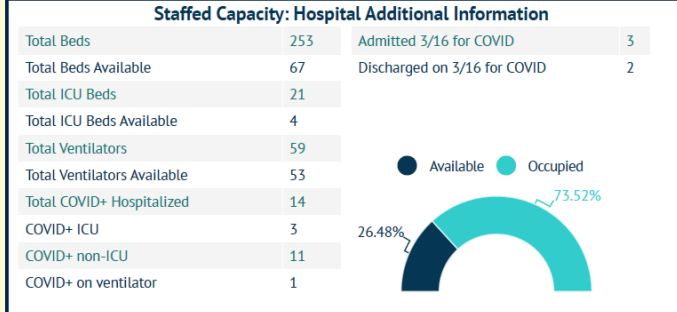

MARTIN TOGETHER

Updated 03/17/2021

Made with **Infogram**

COVID-19 in Martin County

COVID-19 case data is updated daily

Cumulative Case Data
11,027
Positive

Cumulative Case Data
65,269
Negative

Previous Day Percent Positive
05.44%
Martin County

Previous Day Percent Positive
5.57%
State of Florida

Martin County: New Cases by Day

Martin County: Age Distribution of Cases