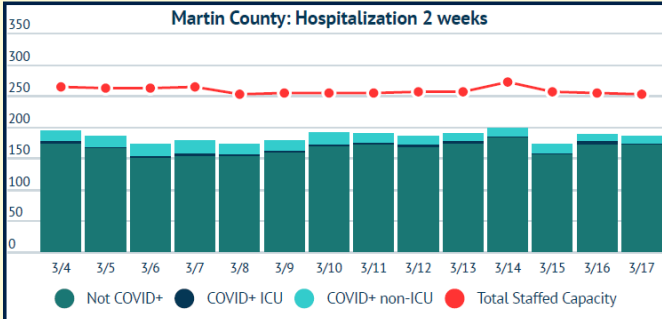

MARTIN TOGETHER

Updated 03/17/2021