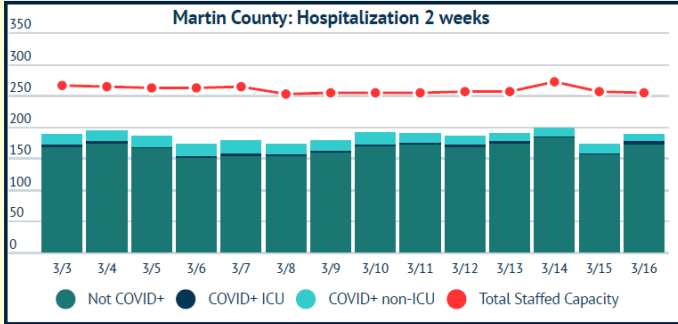

MARTIN TOGETHER

Updated 03/16/2021

Made with **infogram**

COVID-19 in Martin County

COVID-19 case data is updated daily

Cumulative Case Data

10,998
Positive

Cumulative Case Data

65,072
Negative

Previous Day Percent Positive

04.45%
Martin County

Previous Day Percent Positive

5.95%
State of Florida

Martin County: New Cases by Day

Martin County: Age Distribution of Cases