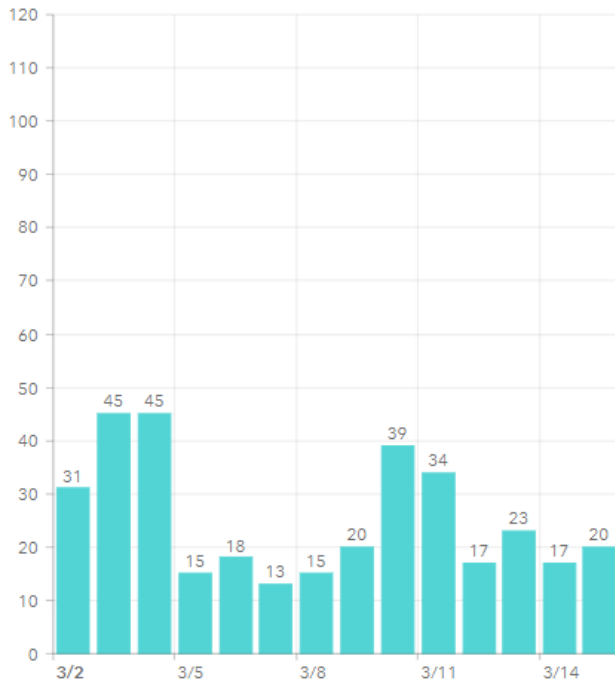

MARTIN TOGETHER

Updated 03/16/2021

Made with **infogram**

COVID-19 in Martin County

COVID-19 case data is updated daily

Cumulative Case Data

10,998
Positive

Cumulative Case Data

65,072
Negative

Previous Day Percent Positive

04.45%
Martin County

Previous Day Percent Positive

5.95%
State of Florida

Martin County: New Cases by Day

Martin County: Age Distribution of Cases