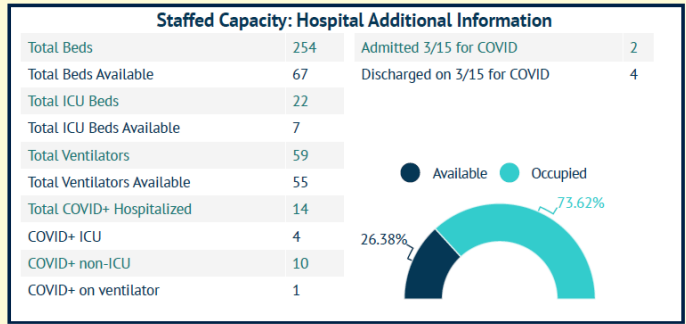

MARTIN TOGETHER

Updated 03/16/2021

Made with **infogram**

COVID-19 in Martin County

COVID-19 case data is updated daily

Cumulative Case Data

10,998
Positive

Cumulative Case Data