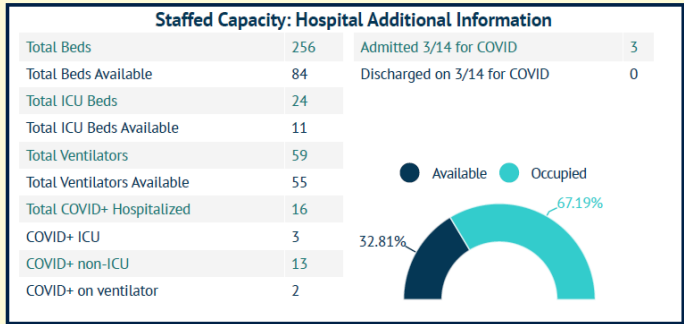

MARTIN TOGETHER

Updated 03/15/2021

Made with **infogram**

COVID-19 in Martin County

COVID-19 case data is updated daily

Cumulative Case Data
10,982
Positive

Cumulative Case Data
64,921
Negative

Previous Day Percent Positive
05.59%
Martin County

Previous Day Percent Positive
6.13%
State of Florida

Martin County: New Cases by Day

Martin County: Age Distribution of Cases