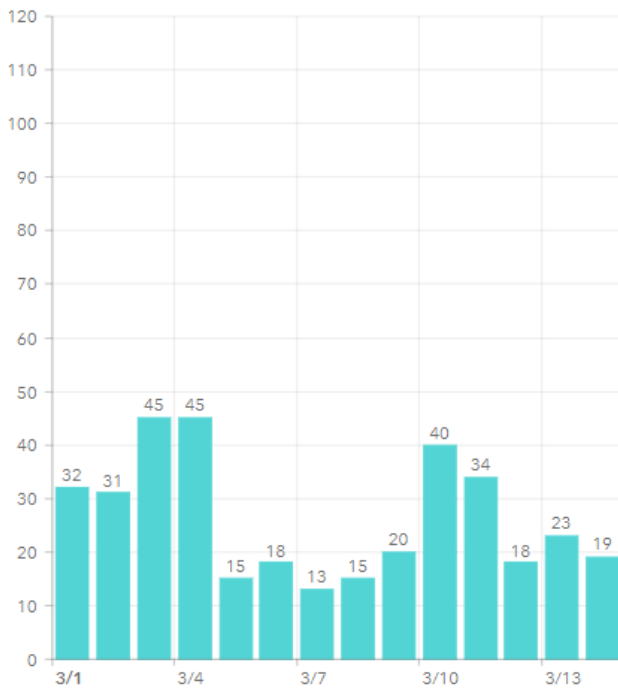

## COVID-19 in Martin County

COVID-19 case data is updated daily

Cumulative Case Data  
**10,982**  
Positive

Cumulative Case Data  
**64,921**  
Negative

Previous Day Percent Positive  
**05.59%**  
Martin County

### Martin County: New Cases by Day

### Martin County: Age Distribution of Cases