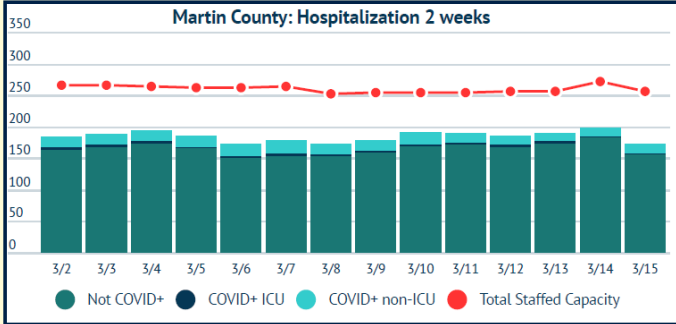

MARTIN TOGETHER

Updated 03/15/2021