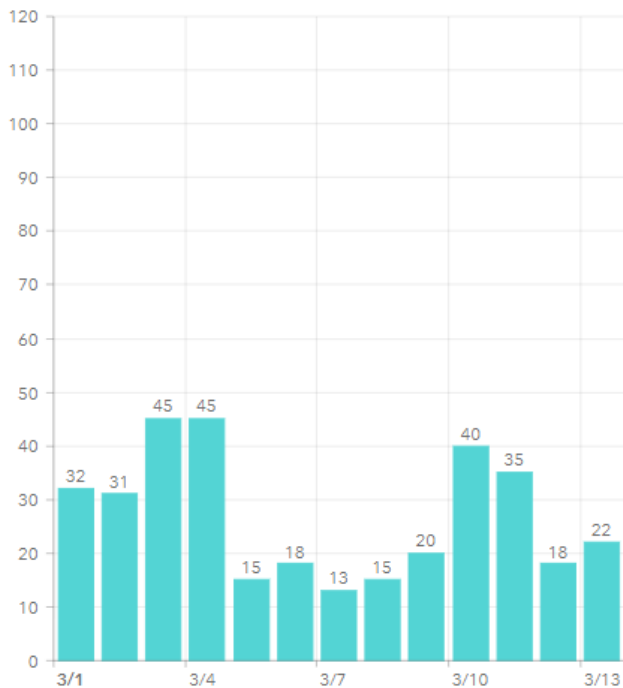

## COVID-19 in Martin County

COVID-19 case data is updated daily

Cumulative Case Data  
**10,964**  
Positive

Cumulative Case Data  
**64,802**  
Negative

Previous Day Percent Positive  
**04.43%**  
Martin County

### Martin County: New Cases by Day

### Martin County: Age Distribution of Cases