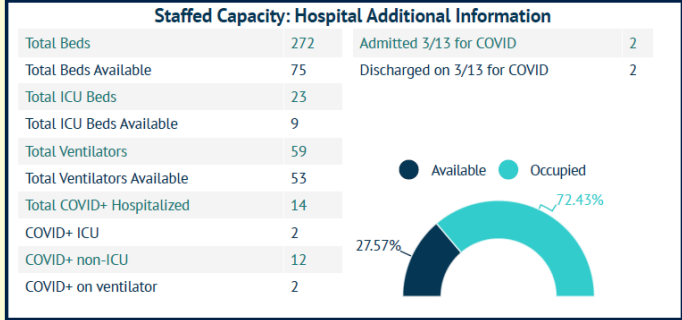

MARTIN TOGETHER

Updated 03/14/2021

Made with **infogram**

COVID-19 in Martin County

COVID-19 case data is updated daily

Cumulative Case Data
10,964
Positive

Cumulative Case Data
64,802
Negative

Previous Day Percent Positive
04.43%
Martin County

Previous Day Percent Positive
5.69%
State of Florida

Martin County: New Cases by Day

Martin County: Age Distribution of Cases