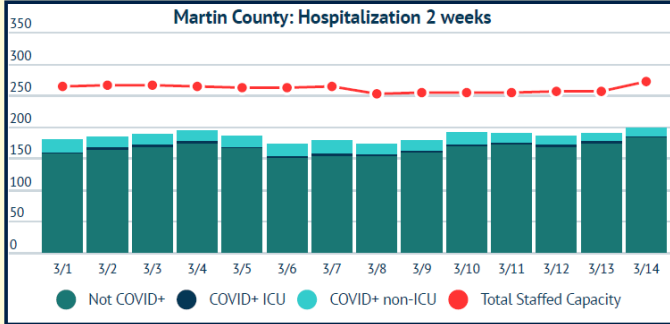

MARTIN TOGETHER

Updated 03/14/2021