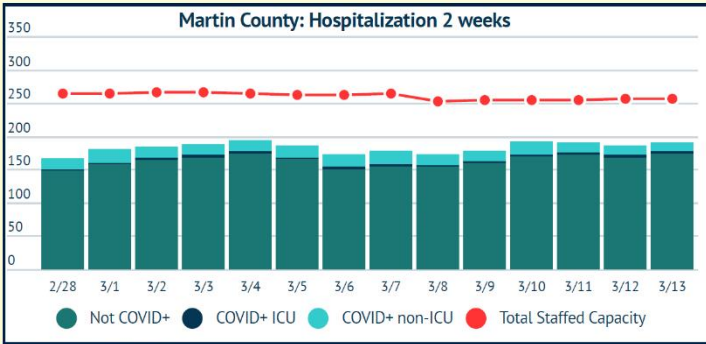

MARTIN TOGETHER

Updated 03/13/2021