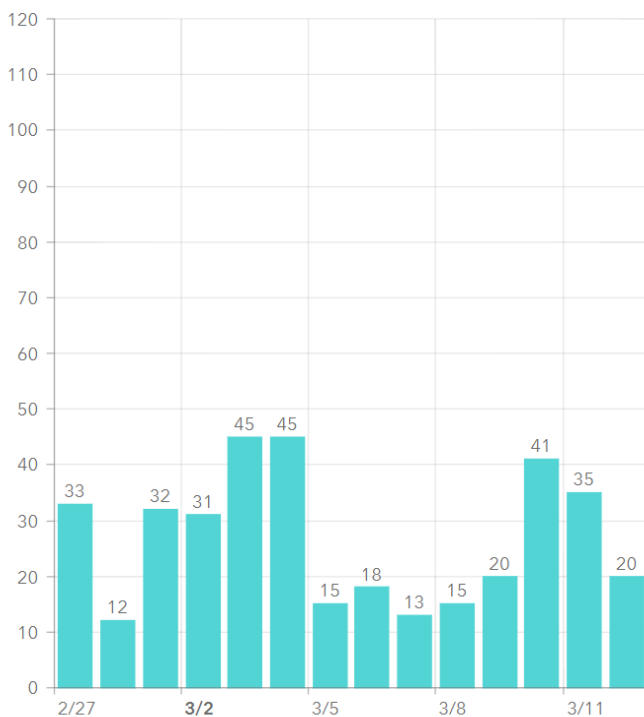

## COVID-19 in Martin County

COVID-19 case data is updated daily

Cumulative Case Data

**10,945**  
Positive

Cumulative Case Data

**64,616**  
Negative

Previous Day Percent Positive

**02.71%**  
Martin County

### Martin County: New Cases by Day

### Martin County: Age Distribution of Cases