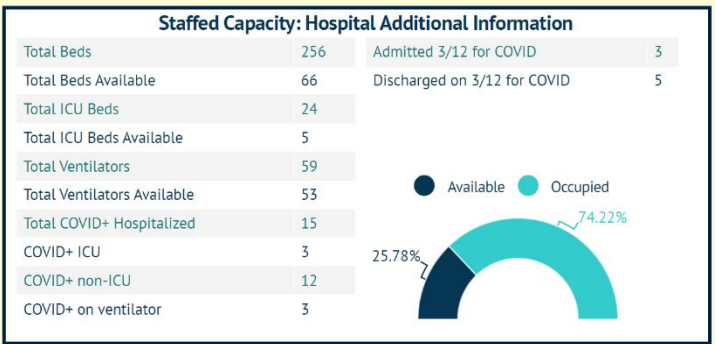

MARTIN TOGETHER

Updated 03/13/2021

Made with Infogram

COVID-19 in Martin County

COVID-19 case data is updated daily

Cumulative Case Data

10,945
Positive

Cumulative Case Data

64,616
Negative

Previous Day Percent Positive

02.71%
Martin County

Previous Day Percent Positive

5.16%
State of Florida

Martin County: New Cases by Day

Martin County: Age Distribution of Cases