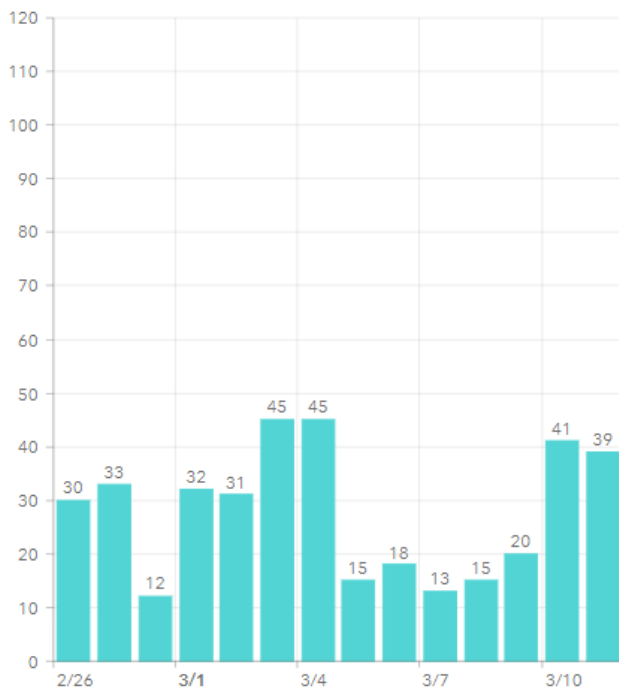

MARTIN TOGETHER

Updated 03/12/2021

Made with **infogram**

COVID-19 in Martin County

COVID-19 case data is updated daily

Cumulative Case Data
10,928
Positive

Cumulative Case Data
64,403
Negative

Previous Day Percent Positive
05.06%
Martin County

Previous Day Percent Positive
4.88%
State of Florida

Martin County: New Cases by Day

Martin County: Age Distribution of Cases