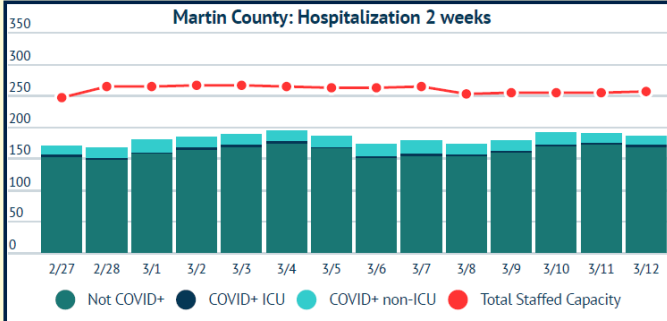

MARTIN TOGETHER

Updated 03/12/2021

Made with **infogram**

COVID-19 in Martin County

COVID-19 case data is updated daily

Cumulative Case Data
10,928
Positive

Cumulative Case Data
64,403
Negative

Previous Day Percent Positive
05.06%
Martin County

Previous Day Percent Positive
4.88%
State of Florida

Martin County: New Cases by Day

Martin County: Age Distribution of Cases