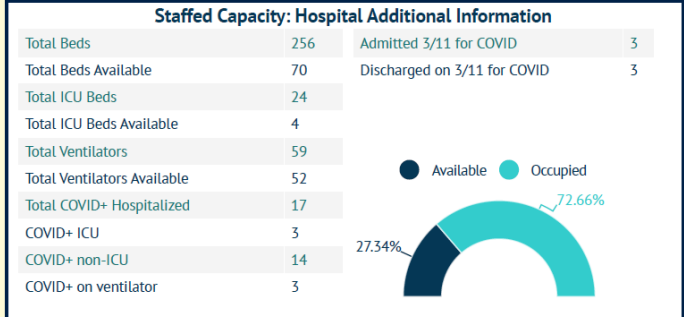

MARTIN TOGETHER

Updated 03/12/2021

Made with **infogram**

COVID-19 in Martin County

COVID-19 case data is updated daily

Cumulative Case Data
10,928
Positive

Cumulative Case Data
64,403
Negative

Previous Day Percent Positive
05.06%
Martin County