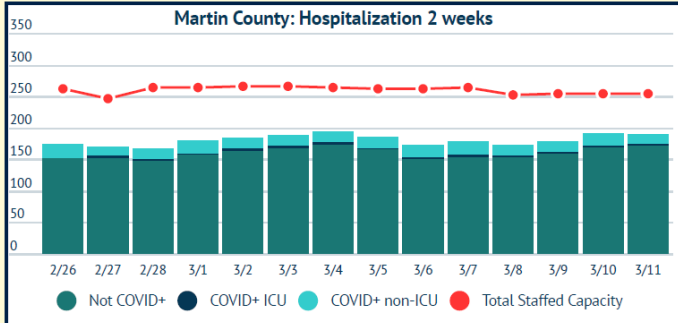

MARTIN TOGETHER

Updated 03/11/2021

Made with **Infogram**

COVID-19 in Martin County

COVID-19 case data is updated daily

Cumulative Case Data

10,891
Positive

Cumulative Case Data

64,132
Negative

Previous Day Percent Positive

06.64%
Martin County

Previous Day Percent Positive

5.00%
State of Florida

Martin County: New Cases by Day

Martin County: Age Distribution of Cases