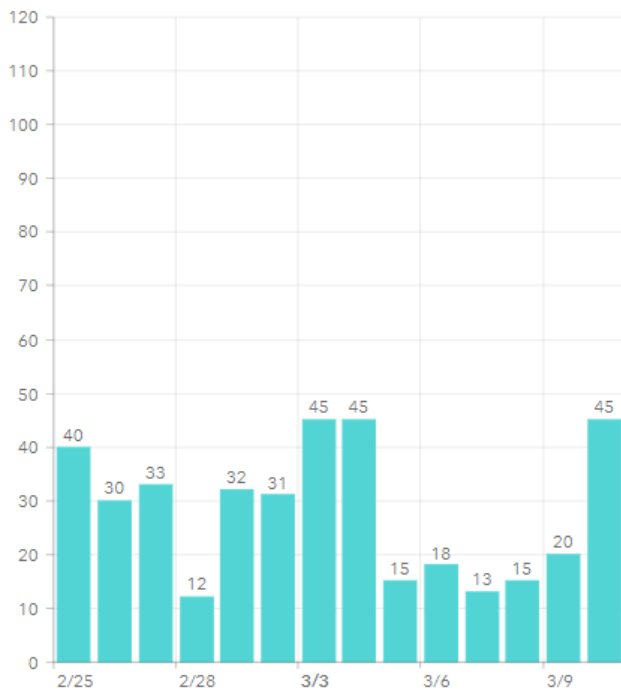

MARTIN TOGETHER

Updated 03/11/2021

Made with **Infogram**

COVID-19 in Martin County

COVID-19 case data is updated daily

Cumulative Case Data

10,891
Positive

Cumulative Case Data

64,132
Negative

Previous Day Percent Positive

06.64%
Martin County

Previous Day Percent Positive

5.00%
State of Florida

Martin County: New Cases by Day

Martin County: Age Distribution of Cases