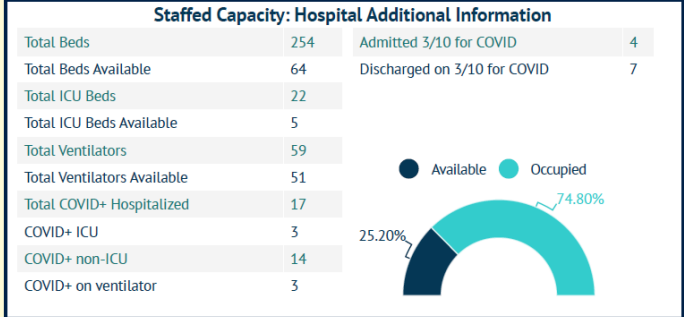

MARTIN TOGETHER

Updated 03/11/2021

Made with **Infogram**

COVID-19 in Martin County

COVID-19 case data is updated daily

Cumulative Case Data

10,891
Positive

Cumulative Case Data