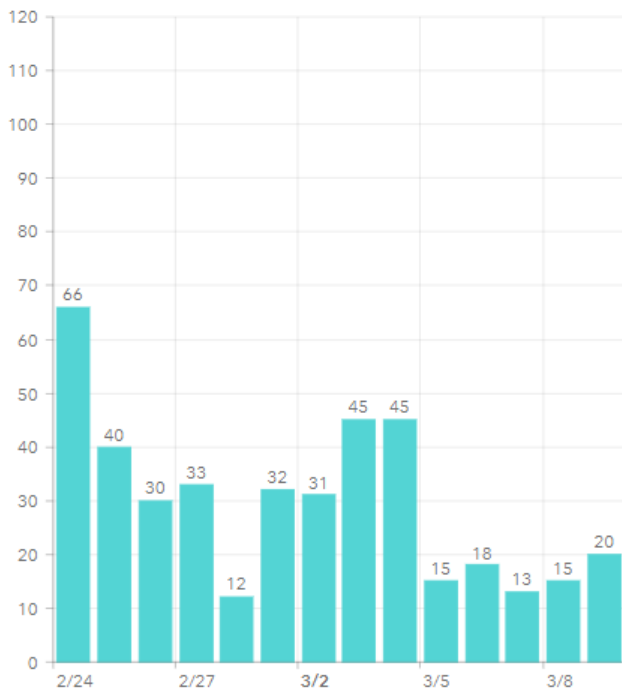

MARTIN TOGETHER

Updated 03/10/2021

Made with infogram

COVID-19 in Martin County

COVID-19 case data is updated daily

Cumulative Case Data
10,846
Positive

Cumulative Case Data
63,937
Negative

Previous Day Percent Positive
03.85%
Martin County

Previous Day Percent Positive
5.21%
State of Florida

Martin County: New Cases by Day

Martin County: Age Distribution of Cases