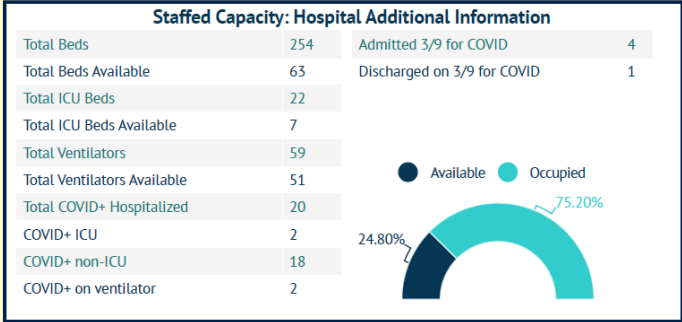

MARTIN TOGETHER

Updated 03/10/2021

Made with infogram

COVID-19 in Martin County

COVID-19 case data is updated daily

Cumulative Case Data
10,846
Positive

Cumulative Case Data
63,937
Negative

Previous Day Percent Positive
03.85%
Martin County