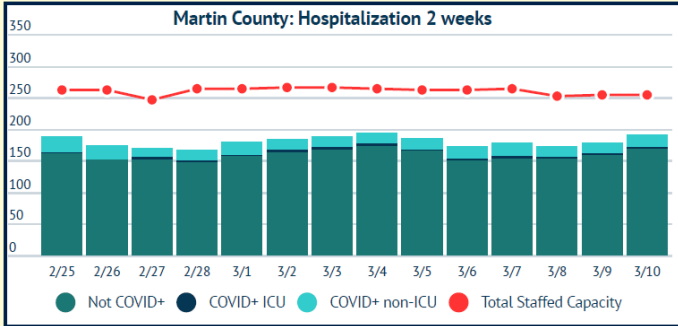

MARTIN TOGETHER

Updated 03/10/2021

Made with infogram

COVID-19 in Martin County

COVID-19 case data is updated daily

Cumulative Case Data
10,846
Positive

Cumulative Case Data
63,937
Negative

Previous Day Percent Positive
03.85%
Martin County

Previous Day Percent Positive
5.21%
State of Florida

Martin County: New Cases by Day

Martin County: Age Distribution of Cases