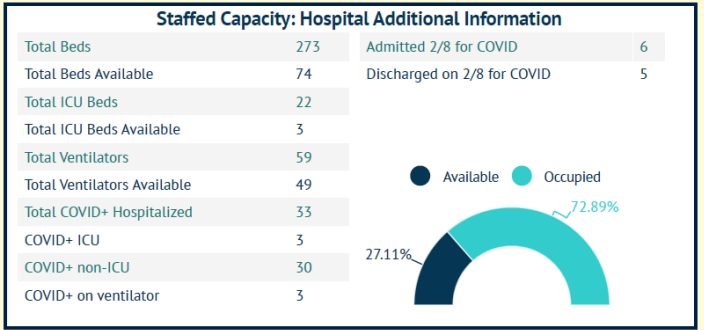

MARTIN TOGETHER

Updated 02/09/2021

Made with **Infogram**

COVID-19 in Martin County

COVID-19 case data is updated daily

Cumulative Case Data

9,902
Positive

Cumulative Case Data