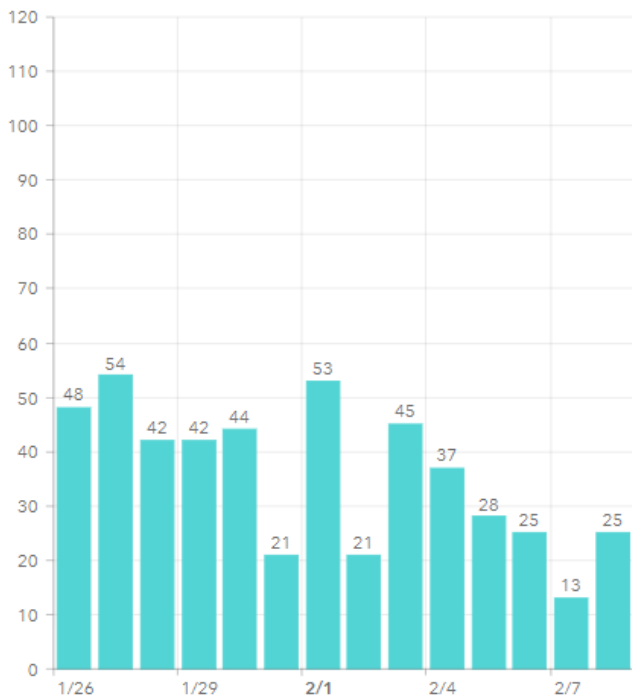

MARTIN TOGETHER

Updated 02/09/2021

Made with **Infogram**

COVID-19 in Martin County

COVID-19 case data is updated daily

Cumulative Case Data

9,902
Positive

Cumulative Case Data

59,071
Negative

Previous Day Percent Positive

06.27%
Martin County

Previous Day Percent Positive

6.93%
State of Florida

Martin County: New Cases by Day

Martin County: Age Distribution of Cases