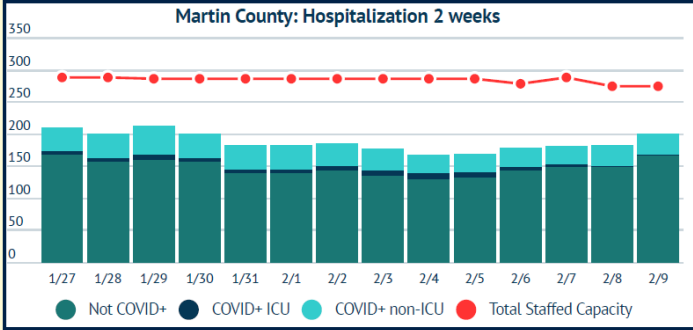

MARTIN TOGETHER

Updated 02/09/2021

Made with **Infogram**

COVID-19 in Martin County

COVID-19 case data is updated daily

Cumulative Case Data

9,902
Positive

Cumulative Case Data

59,071
Negative

Previous Day Percent Positive

06.27%
Martin County

Previous Day Percent Positive

6.93%
State of Florida

Martin County: New Cases by Day

Martin County: Age Distribution of Cases