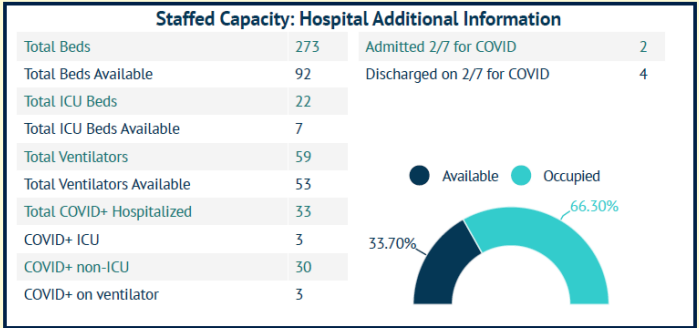

MARTIN TOGETHER

Updated 02/08/2021

Made with infogram

COVID-19 in Martin County

COVID-19 case data is updated daily

Cumulative Case Data

9,879
Positive

Cumulative Case Data