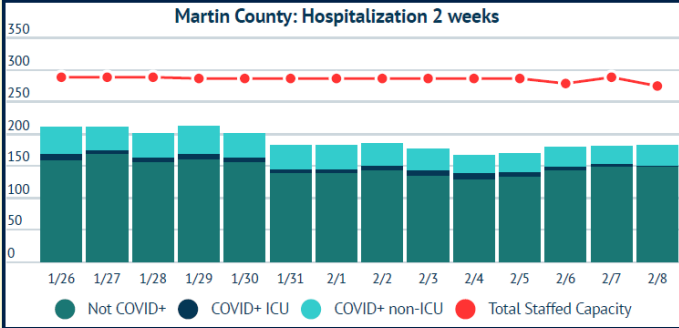

MARTIN TOGETHER

Updated 02/08/2021

Made with infogram

COVID-19 in Martin County

COVID-19 case data is updated daily

Cumulative Case Data

9,879
Positive

Cumulative Case Data

58,933
Negative

Previous Day Percent Positive

04.62%
Martin County

Previous Day Percent Positive

7.37%
State of Florida

Martin County: New Cases by Day

Martin County: Age Distribution of Cases