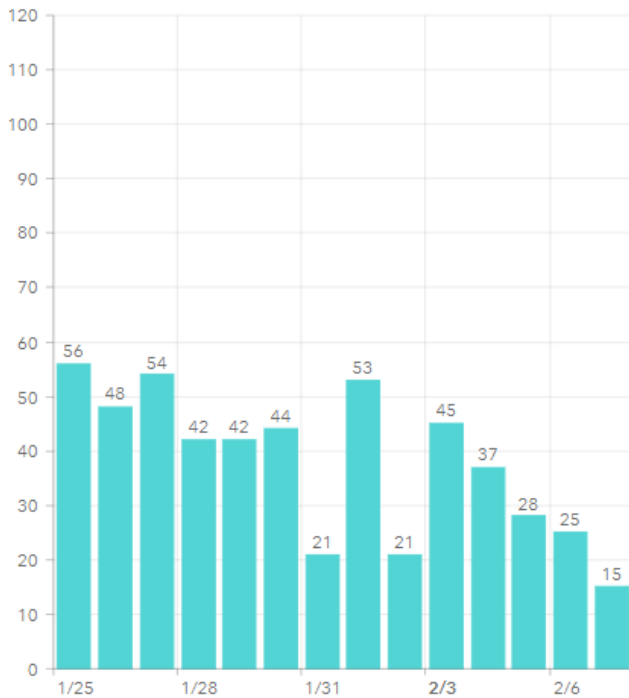

MARTIN TOGETHER

Updated 02/08/2021

Made with infogram

COVID-19 in Martin County

COVID-19 case data is updated daily

Cumulative Case Data

9,879
Positive

Cumulative Case Data

58,933
Negative

Previous Day Percent Positive

04.62%
Martin County

Previous Day Percent Positive

7.37%
State of Florida

Martin County: New Cases by Day

Martin County: Age Distribution of Cases