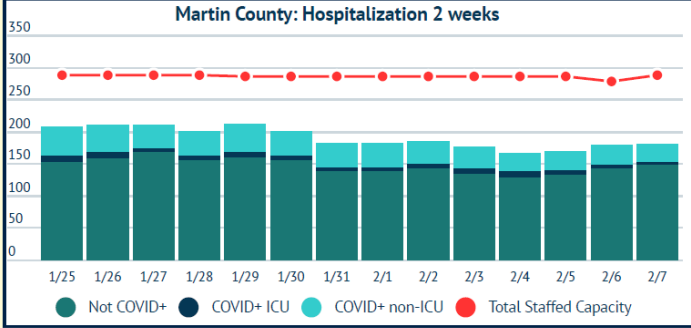

MARTIN TOGETHER

Updated 02/07/2021

Made with **Infogram**

COVID-19 in Martin County

COVID-19 case data is updated daily

Cumulative Case Data

9,863
Positive

Cumulative Case Data

58,803
Negative

Previous Day Percent Positive

04.70%
Martin County

Previous Day Percent Positive

6.82%
State of Florida

Martin County: New Cases by Day

Martin County: Age Distribution of Cases