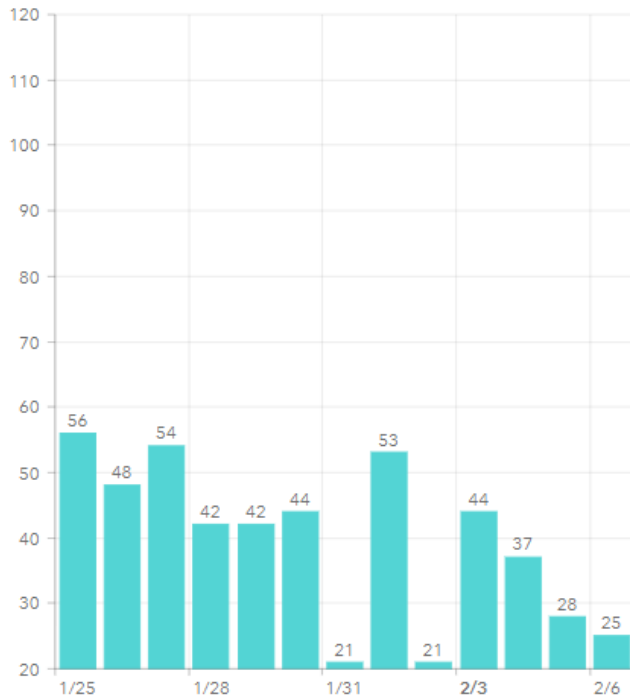

MARTIN TOGETHER

Updated 02/07/2021

Made with **Infogram**

COVID-19 in Martin County

COVID-19 case data is updated daily

Cumulative Case Data

9,863
Positive

Cumulative Case Data

58,803
Negative

Previous Day Percent Positive

04.70%
Martin County

Previous Day Percent Positive

6.82%
State of Florida

Martin County: New Cases by Day

Martin County: Age Distribution of Cases