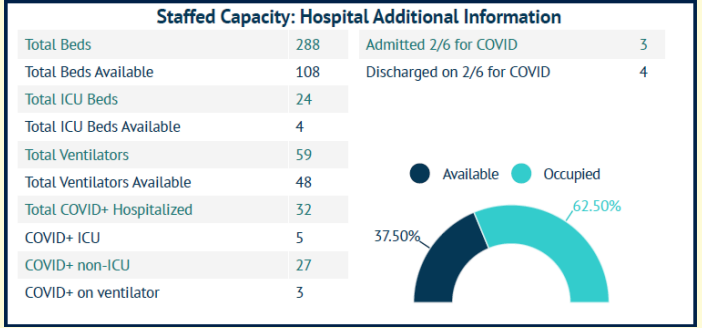

MARTIN TOGETHER

Updated 02/07/2021

Made with **Infogram**

COVID-19 in Martin County

COVID-19 case data is updated daily

Cumulative Case Data

9,863
Positive

Cumulative Case Data