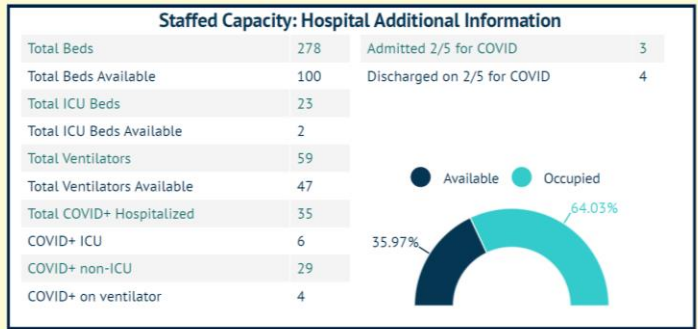

MARTIN TOGETHER

Updated 02/06/2021

Made with infogram

COVID-19 in Martin County

COVID-19 case data is updated daily

Cumulative Case Data
9,838
Positive

Cumulative Case Data
58,644
Negative

Previous Day Percent Positive
04.06%
Martin County