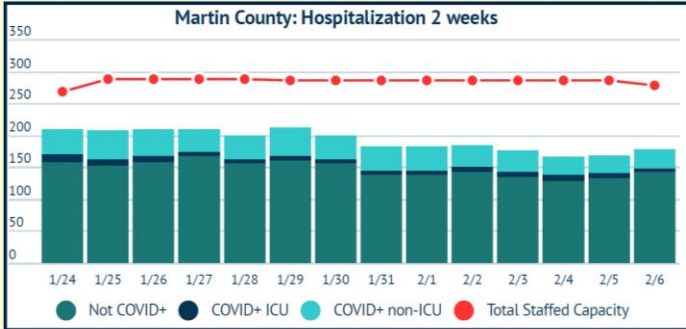

MARTIN TOGETHER

Updated 02/06/2021

Made with infogram

COVID-19 in Martin County

COVID-19 case data is updated daily

Cumulative Case Data
9,838
Positive

Cumulative Case Data
58,644
Negative

Previous Day Percent Positive
04.06%
Martin County

Previous Day Percent Positive
6.25%
State of Florida

Martin County: New Cases by Day

Martin County: Age Distribution of Cases