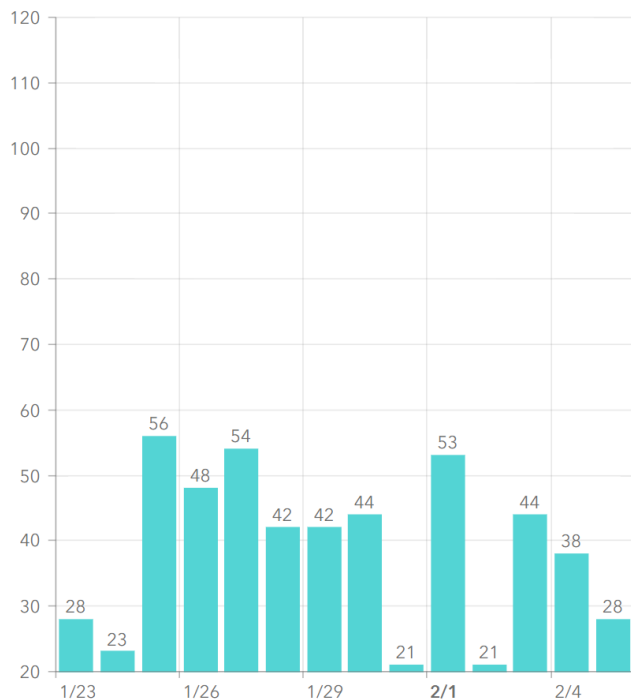

MARTIN TOGETHER

Updated 02/06/2021

Made with infogram

COVID-19 in Martin County

COVID-19 case data is updated daily

Cumulative Case Data
9,838
Positive

Cumulative Case Data
58,644
Negative

Previous Day Percent Positive
04.06%
Martin County

Previous Day Percent Positive
6.25%
State of Florida

Martin County: New Cases by Day

Martin County: Age Distribution of Cases