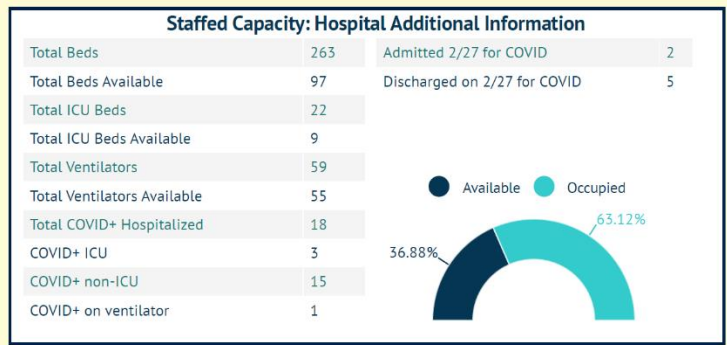

MARTIN TOGETHER

Updated 02/28/2021

Made with **Infogram**

COVID-19 in Martin County

COVID-19 case data is updated daily

Cumulative Case Data

10,594
Positive

Cumulative Case Data