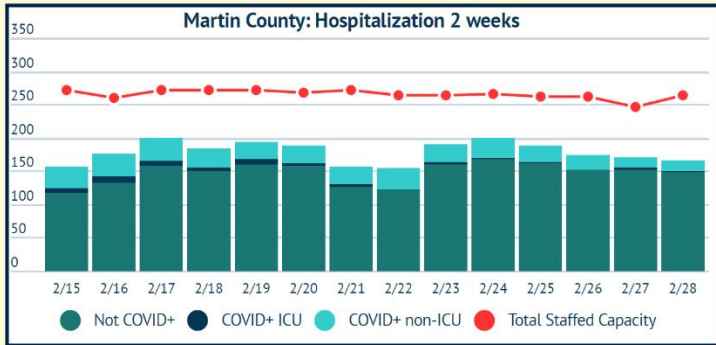

MARTIN TOGETHER

Updated 02/28/2021

Made with **Infogram**

COVID-19 in Martin County

COVID-19 case data is updated daily

Cumulative Case Data

10,594
Positive

Cumulative Case Data

62,524
Negative

Previous Day Percent Positive

05.58%
Martin County

Previous Day Percent Positive

6.40%
State of Florida

Martin County: New Cases by Day

Martin County: Age Distribution of Cases