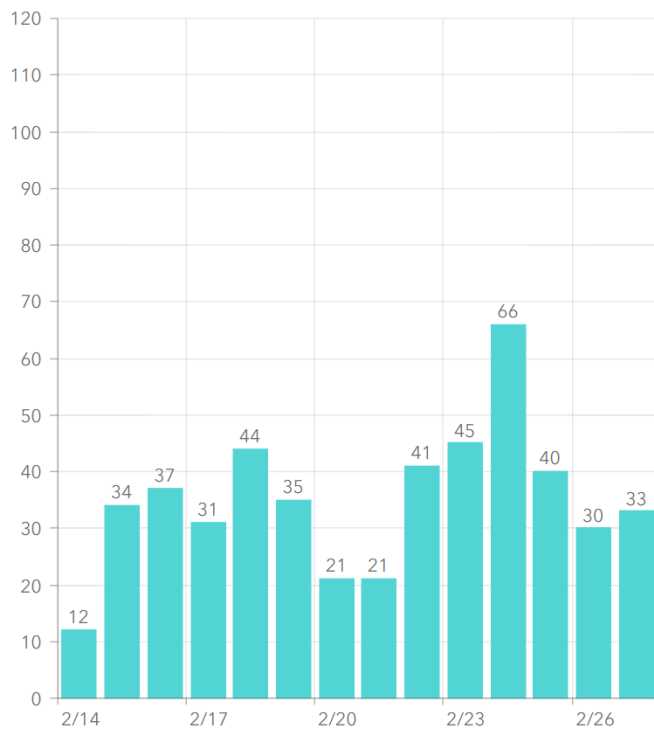

MARTIN TOGETHER

Updated 02/28/2021

Made with **Infogram**

COVID-19 in Martin County

COVID-19 case data is updated daily

Cumulative Case Data

10,594
Positive

Cumulative Case Data

62,524
Negative

Previous Day Percent Positive

05.58%
Martin County

Previous Day Percent Positive

6.40%
State of Florida

Martin County: New Cases by Day

Martin County: Age Distribution of Cases