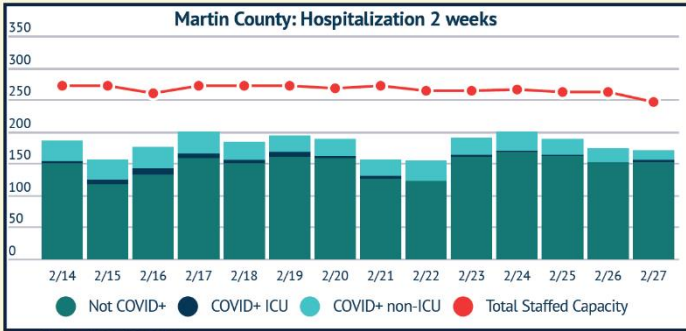

MARTIN TOGETHER

Updated 02/27/2021

Made with Infogram

COVID-19 in Martin County

COVID-19 case data is updated daily

Cumulative Case Data
10,563
Positive

Cumulative Case Data
62,313
Negative

Previous Day Percent Positive
06.16%
Martin County

Previous Day Percent Positive
5.61%
State of Florida

Martin County: New Cases by Day

Martin County: Age Distribution of Cases