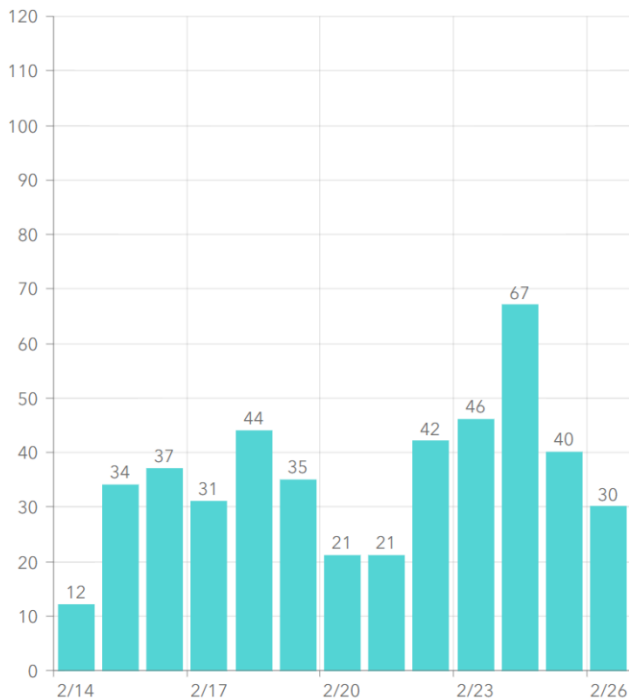

MARTIN TOGETHER

Updated 02/27/2021

Made with Infogram

COVID-19 in Martin County

COVID-19 case data is updated daily

Cumulative Case Data
10,563
Positive

Cumulative Case Data
62,313
Negative

Previous Day Percent Positive
06.16%
Martin County

Previous Day Percent Positive
5.61%
State of Florida

Martin County: New Cases by Day

Martin County: Age Distribution of Cases