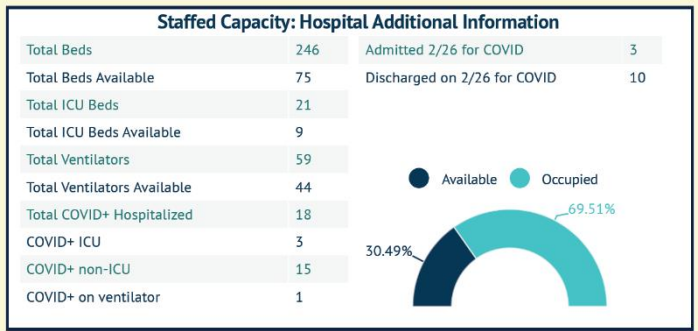

MARTIN TOGETHER

Updated 02/27/2021

Made with Infogram

COVID-19 in Martin County

COVID-19 case data is updated daily

Cumulative Case Data
10,563
Positive

Cumulative Case Data
62,313
Negative

Previous Day Percent Positive
06.16%
Martin County