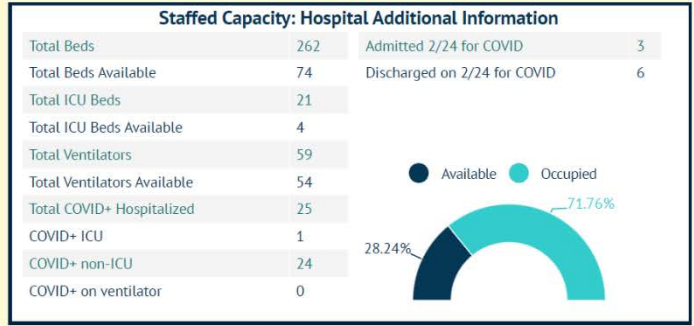

MARTIN TOGETHER

Updated 02/25/2021

Made with infogram

COVID-19 in Martin County

COVID-19 case data is updated daily

Cumulative Case Data
10,500
Positive

Cumulative Case Data
61,996
Negative

Previous Day Percent Positive
06.73%
Martin County