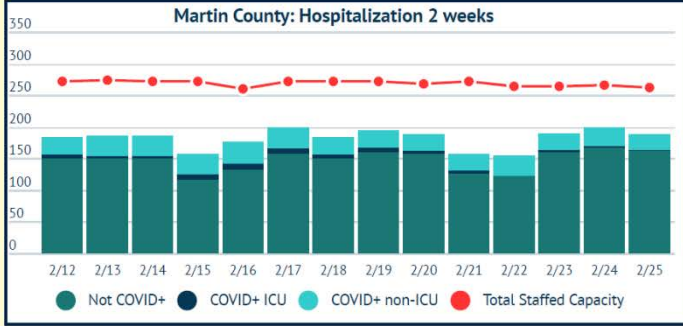

MARTIN TOGETHER

Updated 02/25/2021

Made with infogram

COVID-19 in Martin County

COVID-19 case data is updated daily

Cumulative Case Data
10,500
Positive

Cumulative Case Data
61,996
Negative

Previous Day Percent Positive
06.73%
Martin County