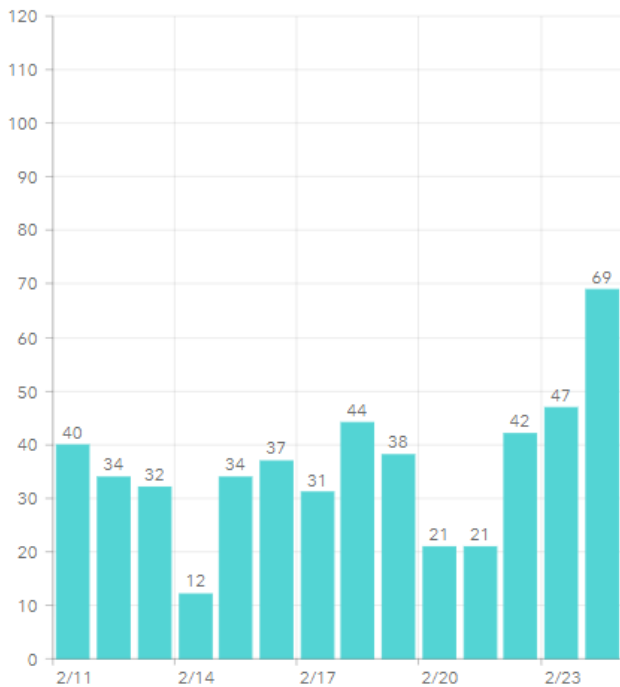

MARTIN TOGETHER

Updated 02/25/2021

Made with infogram

COVID-19 in Martin County

COVID-19 case data is updated daily

Cumulative Case Data
10,500
Positive

Cumulative Case Data
61,996
Negative

Previous Day Percent Positive
06.73%
Martin County

Previous Day Percent Positive
5.23%
State of Florida

Martin County: New Cases by Day

Martin County: Age Distribution of Cases