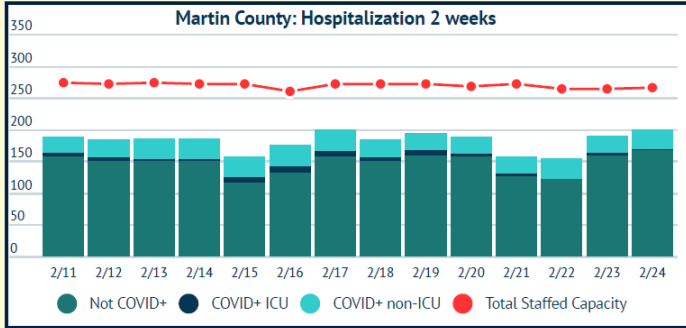

MARTIN TOGETHER

Updated 02/24/2021

Made with infogram

COVID-19 in Martin County

COVID-19 case data is updated daily

Cumulative Case Data
10,434
Positive

Cumulative Case Data
61,664
Negative

Previous Day Percent Positive
06.93%
Martin County

Previous Day Percent Positive
5.99%
State of Florida

Martin County: New Cases by Day

Martin County: Age Distribution of Cases