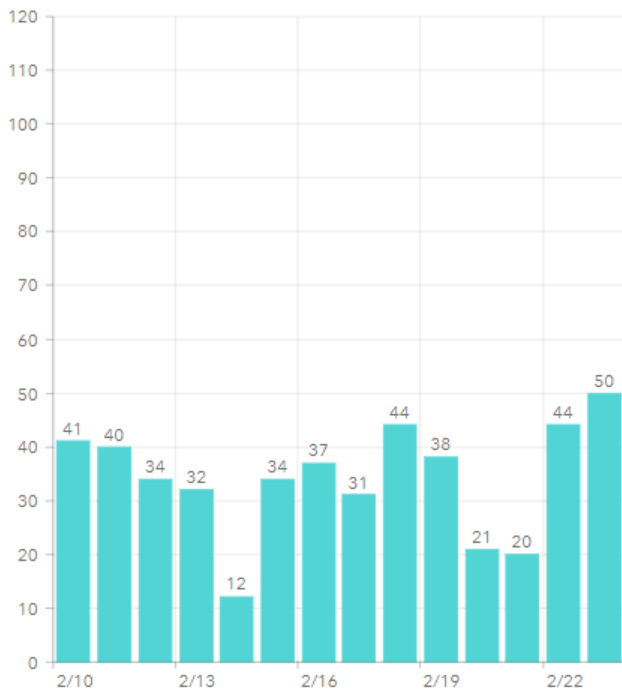

MARTIN TOGETHER

Updated 02/24/2021

Made with infogram

COVID-19 in Martin County

COVID-19 case data is updated daily

Cumulative Case Data
10,434
Positive

Cumulative Case Data
61,664
Negative

Previous Day Percent Positive
06.93%
Martin County

Previous Day Percent Positive
5.99%
State of Florida

Martin County: New Cases by Day

Martin County: Age Distribution of Cases