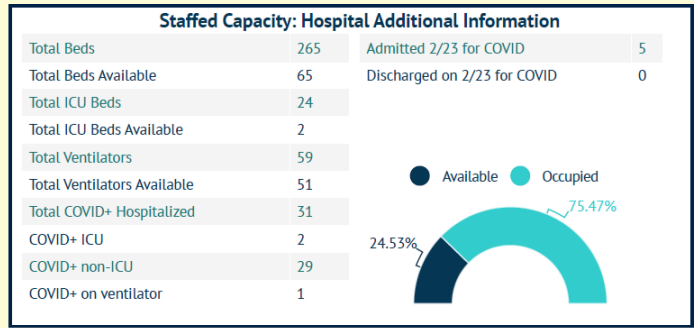

MARTIN TOGETHER

Updated 02/24/2021

Made with infogram

COVID-19 in Martin County

COVID-19 case data is updated daily

Cumulative Case Data
10,434
Positive

Cumulative Case Data
61,664
Negative

Previous Day Percent Positive
06.93%
Martin County